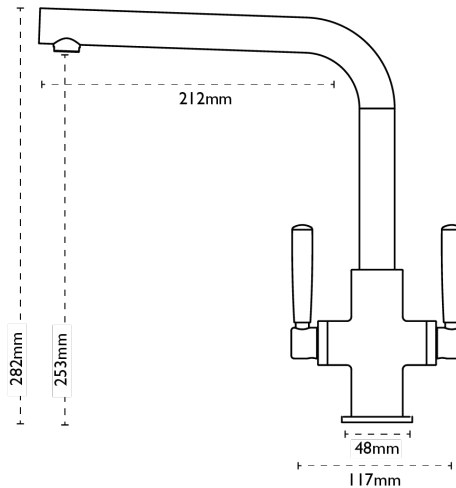

## Savona L Spout | 115.0535.863

Savona's slim-line body and L shaped spout produces a low profile appearance, perfect for all contemporary sink styles.

### Tap Details

<b>Finish:</b>	Chrome
<b>Tap Type:</b>	Two Lever
<b>Valve Type:</b>	Ceramic Cartridge
<b>Tap Operation:</b>	Two Lever
<b>Water Pressure:</b>	Medium Pressure 0.5-1.2 bar

### Tap Dimensions

<b>Tap Height:</b>	282mm
<b>Spout Reach:</b>	212mm