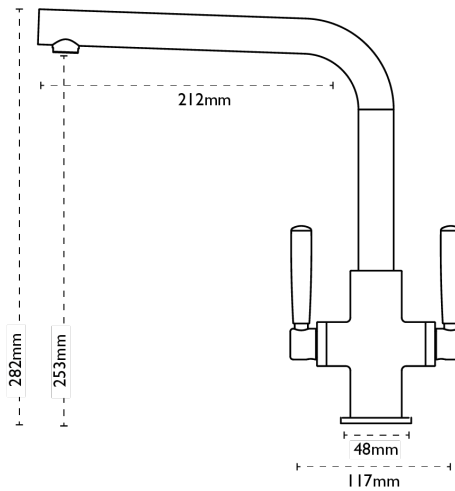

CARRON
P H O E N I X

Savona L Spout | 115.0535.863

Savona's slim-line body and L shaped spout produces a low profile appearance, perfect for all contemporary sink styles.

NB PRODUCT DISCONTINUED JAN 2021

Tap Details

Finish:	Chrome
Tap Type:	Two Lever
Valve Type:	Ceramic Cartridge
Tap Operation:	Two Lever
Water Pressure:	Medium Pressure 0.5-1.2 bar

Tap Dimensions

Tap Height:	282mm
Spout Reach:	212mm

Additional Information

Other:

Ceramic valves. Quarter turn action.