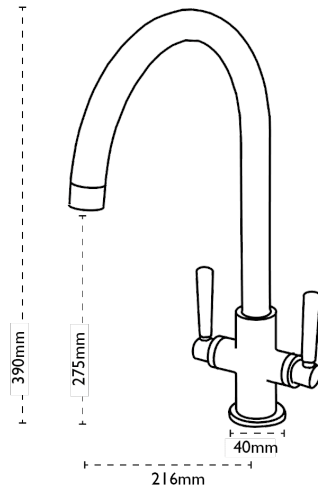

## Savona | 115.0166.650

Savona's slim-line body produces a low profile appearance, perfect for all contemporary sink styles.

### Tap Details

<b>Finish:</b>	Chrome
<b>Tap Type:</b>	Two Lever
<b>Valve Type:</b>	Ceramic Cartridge
<b>Tap Operation:</b>	Two Lever
<b>Water Pressure:</b>	Medium Pressure 0.5-1.2 bar

### Tap Dimensions

<b>Tap Height:</b>	390mm
<b>Spout Reach:</b>	390mm