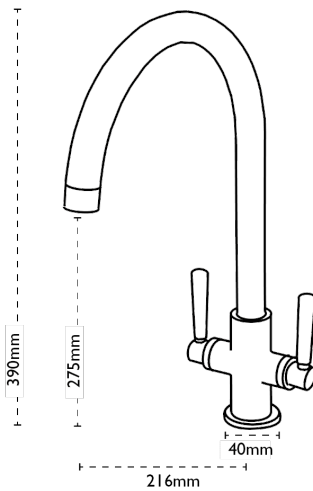

## Savona | 115.0166.650

Savona's slim-line body produces a low profile appearance, perfect for all contemporary sink styles.

NB PRODUCT DISCONTINUED JAN 2021

### Tap Details

<b>Finish:</b>	Chrome
<b>Tap Type:</b>	Two Lever
<b>Valve Type:</b>	Ceramic Cartridge
<b>Tap Operation:</b>	Two Lever
<b>Water Pressure:</b>	Medium Pressure 0.5-1.2 bar

### Tap Dimensions

<b>Tap Height:</b>	390mm
<b>Spout Reach:</b>	390mm