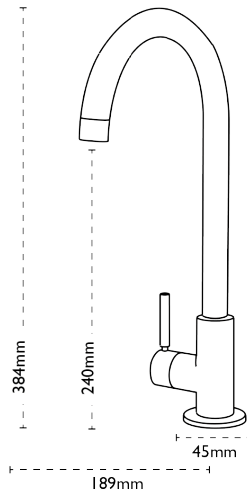

CARRON
P H O E N I X

Savoy | 115.0605.451

Savoy is a slim side lever design with an elegant swan neck spout, and will enhance any kitchen.

Tap Details

Finish:	Brushed Nickel
Tap Type:	Single Lever
Valve Type:	Ceramic Cartridge
Tap Operation:	Single Lever
Water Pressure:	Medium Pressure 0.5-1.2 bar

Tap Dimensions

Tap Height:	384mm
Spout Reach:	189mm