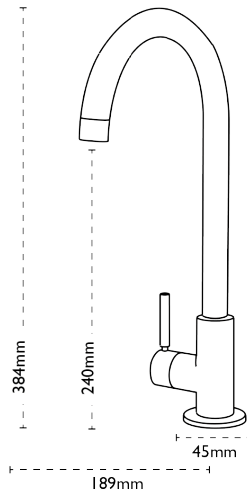

CARRON
P H O E N I X

Savoy | 115.0605.451

Savoy is a slim side lever design with an elegant swan neck spout, and will enhance any kitchen.

Tap Details

Finish:	Decor Steel
Tap Type:	Single Lever
Valve Type:	Ceramic Cartridge
Tap Operation:	Single Lever
Water Pressure:	Medium Pressure 0.5-1.2 bar

Tap Dimensions

Tap Height:	384mm
Spout Reach:	189mm