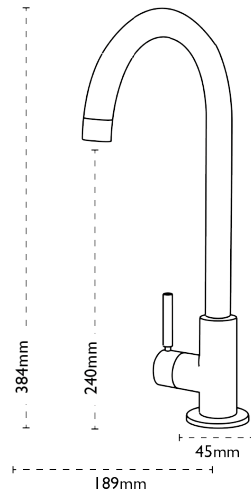

CARRON
P H O E N I X

Savoy | 115.0605.320

Savoy is a slim side lever design with an elegant swan neck spout, and will enhance any kitchen.

Tap Details

Finish:	Matt Black
Tap Type:	Single Lever
Valve Type:	Ceramic Cartridge
Tap Operation:	Single Lever
Water Pressure:	Medium Pressure 0.5-1.2 bar

Tap Dimensions

Tap Height:	384mm
Spout Reach:	189mm