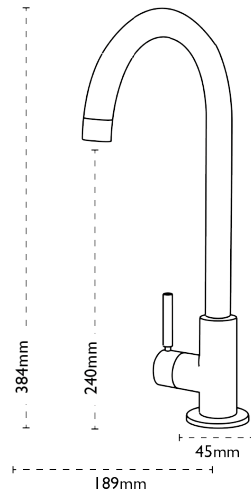

CARRON
P H O E N I X

Savoy | 115.0605.320

Savoy is a slim side lever design with an elegant swan neck spout, and will enhance any kitchen.

Tap Details

Finish:	Black
Tap Type:	Single Lever
Valve Type:	Ceramic Cartridge
Tap Operation:	Single Lever
Water Pressure:	Medium Pressure 0.5-1.2 bar

Tap Dimensions

Tap Height:	384mm
Spout Reach:	189mm