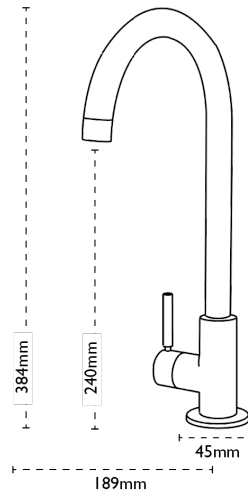

CARRON
P H O E N I X

Savoy | 115.0254.455

Savoy is a slim side lever design with an elegant swan neck spout, and will enhance any kitchen.

Tap Details

Finish:	Chrome
Tap Type:	Single Lever
Valve Type:	Ceramic Cartridge
Tap Operation:	Single Lever
Water Pressure:	Medium Pressure 0.5-1.2 bar

Tap Dimensions

Tap Height:	384mm
Spout Reach:	189mm

Additional Information

Other:

Flow Regulator for this model available upon request.