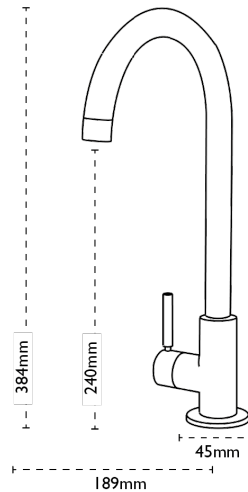

## Savoy | 115.0254.455

Savoy is a slim side lever design with an elegant swan neck spout, and will enhance any kitchen.

### Tap Details

<b>Finish:</b>	Chrome
<b>Tap Type:</b>	Single Lever
<b>Valve Type:</b>	Ceramic Cartridge
<b>Tap Operation:</b>	Single Lever
<b>Water Pressure:</b>	Medium Pressure 0.5-1.2 bar

### Tap Dimensions

<b>Tap Height:</b>	384mm
<b>Spout Reach:</b>	189mm