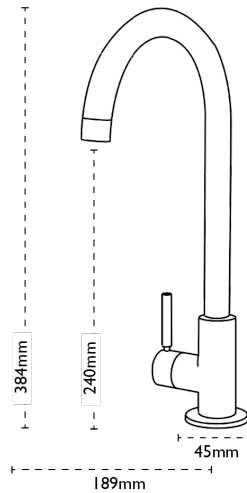

CARRON
P H O E N I X

Savoy | 115.0254.455

Savoy is a slim side lever design with an elegant swan neck spout, and will enhance any kitchen.

NB: PRODUCT DISCONTINUED FEBRUARY 2026

This model is replaced by SAVOY PLUS 115.0746.520 from March 2026.

Tap Details

Finish:	Chrome
Tap Type:	Single Lever
Valve Type:	Ceramic Cartridge
Tap Operation:	Single Lever
Water Pressure:	Medium Pressure 0.5-1.2 bar

Tap Dimensions

Tap Height:	384mm
Spout Reach:	189mm