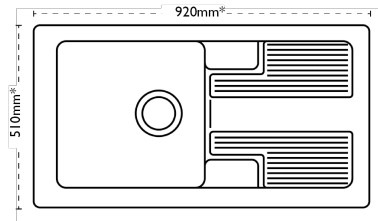

Sink Details

Material:	Ceramic
Sink Range:	Shonelle
Min Cabinet Size:	600mm
Colour:	White

Unit Dimensions

Left to Right:	920mm
Font to Back:	510mm

Bowl Dimensions

Left to Right:	410mm
Font to Back:	410mm
Height:	220mm

Cut-Out Dimensions

Tap Hole:

35mm to be removed post installation