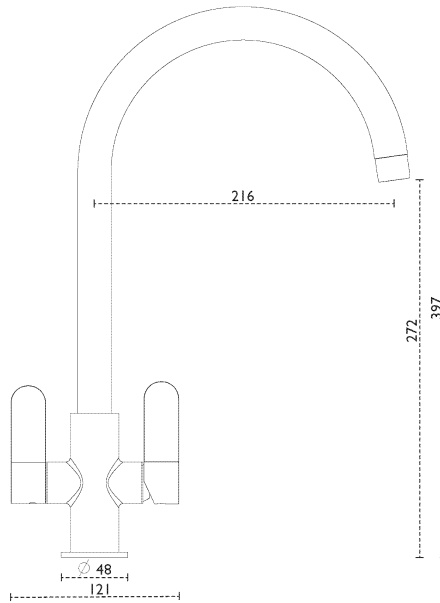

CARRON
P H O E N I X

Sift | 120.0608.888

The Sift filtered water tap provides excellent filtration at an affordable price. The filter system improves taste whilst reducing limescale, odour and sediment.

Tap Details

Finish:	Decor Steel
Tap Type:	Filter
Valve Type:	Ceramic Disc
Tap Operation:	Dual lever
Water Pressure:	Medium Pressure 0.5-1.2 bar

Tap Dimensions

Tap Height:	397mm
Spout Reach:	216mm