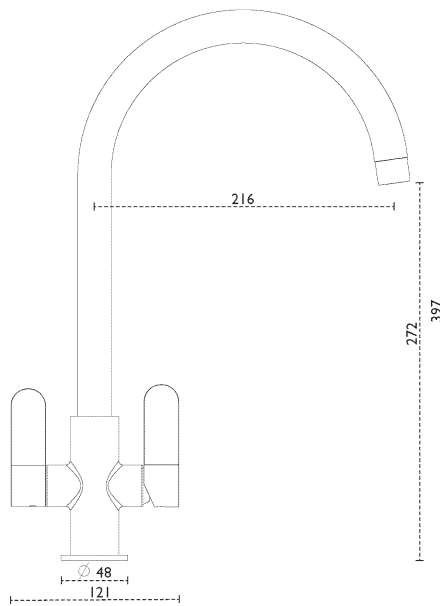

Tap Details

| | |
|------------------------|-----------------------------|
| Finish: | Brushed Nickel |
| Tap Type: | Filter |
| Valve Type: | Ceramic Disc |
| Tap Operation: | Dual lever |
| Water Pressure: | Medium Pressure 0.5-1.2 bar |

Tap Dimensions

| | |
|---------------------|-------|
| Tap Height: | 397mm |
| Spout Reach: | 216mm |