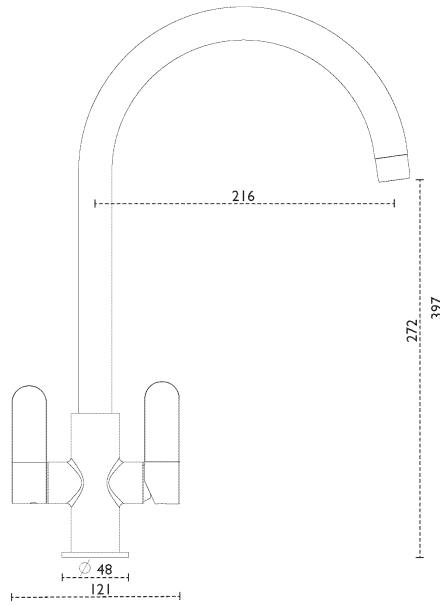

CARRON
P H O E N I X

Sift | 120.0608.887

The Sift filtered water tap provides excellent filtration at an affordable price. The filter system improves taste whilst reducing limescale, odour and sediment.

Tap Details

Finish:	Chrome
Tap Type:	Filter
Valve Type:	Ceramic Disc
Tap Operation:	Dual lever
Water Pressure:	Medium Pressure 0.5-1.2 bar

Tap Dimensions

Tap Height:	397mm
Spout Reach:	216mm