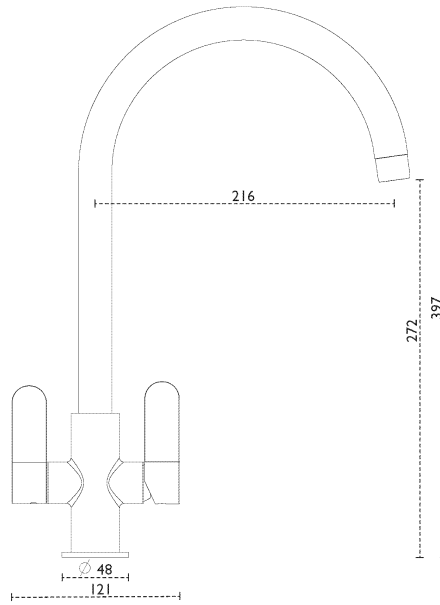

## Sift | 120.0608.887

The Sift filtered water tap provides excellent filtration at an affordable price. The filter system improves taste whilst reducing limescale, odour and sediment.

### Tap Details

<b>Finish:</b>	Chrome
<b>Tap Type:</b>	Filter
<b>Valve Type:</b>	Ceramic Disc
<b>Tap Operation:</b>	Dual lever
<b>Water Pressure:</b>	Medium Pressure 0.5-1.2 bar

### Tap Dimensions

<b>Tap Height:</b>	397mm
<b>Spout Reach:</b>	216mm