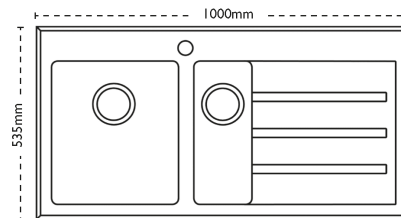

NB PRODUCT DISCONTINUED SPRING 2020

Sink Details

Material:	Stainless Steel
Sink Range:	Silhouette
Min Cabinet Size:	600mm
Colour:	Black Glass

Unit Dimensions

Left to Right:	1000mm
Front to Back:	535mm

Bowl Dimensions

Left to Right:	340mm
Front to Back:	400mm
Height:	200mm

Second Bowl Dimensions

Left to Right:	155mm
Front to Back:	400mm
Height:	100mm

Cut-Out Dimensions

Left to Right:	980mm
Front to Back:	515mm

Cut-Out Dimensions

Tap Hole:	35mm
------------------	------