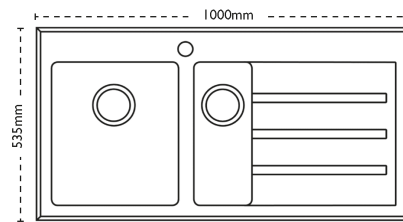

CARRON
P H O E N I X

Silhouette 150 | 101.0255.762

The ultimate in kitchen sink design, Silhouette is a sink that perfectly combines function with stunning beauty. Deep and spacious stainless steel bowls are elegantly accentuated by black glass, offering a true design statement in your kitchen. Shown with Henley Chrome tap.

Sink Details

Material:	Stainless Steel
Sink Range:	Silhouette
Min Cabinet Size:	600mm
Colour:	Black Glass

Unit Dimensions

Left to Right:	1000mm
Font to Back:	535mm

Bowl Dimensions

Left to Right:	340mm
Font to Back:	400mm
Height:	200mm

Second Bowl Dimensions