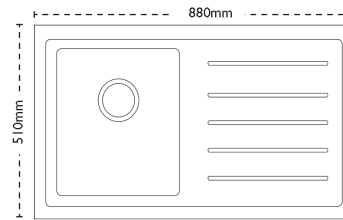

### Sink Details

<b>Material:</b>	Stainless Steel
<b>Sink Range:</b>	Vela
<b>Min Cabinet Size:</b>	500mm
<b>Colour:</b>	Polished

### Unit Dimensions

<b>Left to Right:</b>	880mm
<b>Font to Back:</b>	510mm

### Bowl Dimensions

<b>Left to Right:</b>	357.5mm
<b>Font to Back:</b>	410mm
<b>Height:</b>	200mm

### Cut-Out Dimensions

**Left to Right:** 864mm

**Font to Back:** 494mm