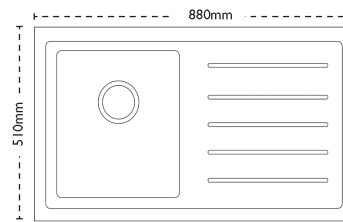

CARRON
P H O E N I X

Vela 100 | 101.0158.041

The ultimate stainless steel sink for the modern kitchen, Vela combines sharp 10mm corner radii with precise edges on the drainer to offer a minimalist and flushmount appearance. Shown with Henley Chrome tap.

Sink Details

Material:	Stainless Steel
Sink Range:	Vela
Min Cabinet Size:	500mm
Colour:	Polished

Unit Dimensions

Left to Right:	880mm
Front to Back:	510mm

Bowl Dimensions

Left to Right:	357.5mm
Front to Back:	410mm
Height:	200mm

Cut-Out Dimensions

Left to Right: 864mm

Front to Back: 494mm

Cut-Out Dimensions

Tap Hole: 35mm