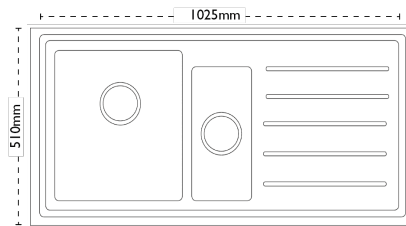

CARRON
P H O E N I X

Vela 150 | 101.0158.044

The ultimate stainless steel sink for the modern kitchen, Vela combines sharp 10mm corner radii with precise edges on the drainer to offer a minimalist and flushmount appearance. Shown with Henley Chrome tap.

Sink Details

Material:	Stainless Steel
Sink Range:	Vela
Min Cabinet Size:	600mm
Colour:	Polished

Unit Dimensions

Left to Right:	1025mm
Front to Back:	510mm

Bowl Dimensions

Left to Right:	375.5mm
Front to Back:	410mm
Height:	200mm

Second Bowl Dimensions