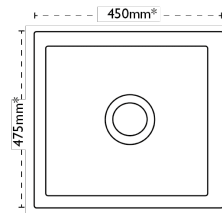

Waterford 100 | 124.0477.791

Echoing the plain and simple design of a Belfast sink, the Waterford range of sinks can be installed as inset sinks or they can be undermounted. Shown with Henley Chrome Tap.

Ceramic sink dimensions may vary +/- 2% due to firing process.

NB An Extended Flange is required if fitting a WDU to a Ceramic sink.

Sink Details

Material:	Ceramic
Sink Range:	Waterford
Min Cabinet Size:	500mm
Colour:	White

Unit Dimensions

Left to Right:	450mm
Front to Back:	475mm

Bowl Dimensions

Left to Right:	380mm
Front to Back:	405mm
Height:	180mm