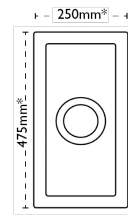

CARRON
P H O E N I X

Waterford 50 | 124.0477.750

Echoing the plain and simple design of a Belfast sink, the Waterford range of sinks can be installed as inset sinks or they can be undermounted. Shown with Henley Chrome Tap.

Sink Details

Material:	Ceramic
Sink Range:	Waterford
Min Cabinet Size:	300mm
Colour:	White

Unit Dimensions

Left to Right:	250mm
Font to Back:	475mm

Bowl Dimensions

Left to Right:	180mm
Font to Back:	405mm
Height:	130mm