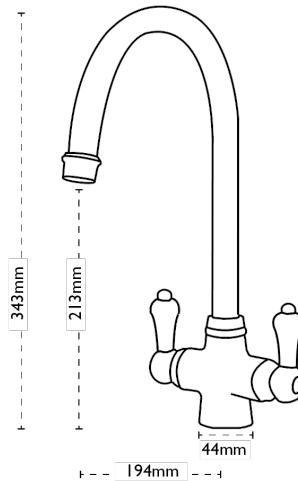

CARRON
P H O E N I X

Windsor | 115.0689.775

Windsor boasts ceramic effect handles allowing it to beautifully complement ceramic sinks. With a traditional swan neck spout and lever action handles, Windsor is a simple classic.

Tap Details

Finish:	Brass
Tap Type:	Two Lever
Valve Type:	Ceramic Cartridge
Tap Operation:	Dual lever
Water Pressure:	Low Pressure 0.2-0.5 bar

Tap Dimensions

Tap Height:	343mm
Spout Reach:	194mm