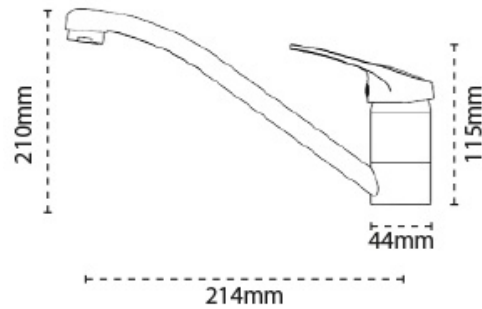

## Zeno | 115.0363.799

The simple single-lever design of Zeno means that this low-profile tap will fit seamlessly with any traditional kitchen style.

### Tap Details

<b>Finish:</b>	Chrome
<b>Tap Type:</b>	Single Lever
<b>Valve Type:</b>	Ceramic Cartridge
<b>Tap Operation:</b>	Lever
<b>Water Pressure:</b>	Medium Pressure 0.5-1.2 bar

### Tap Dimensions

<b>Tap Height:</b>	115mm
<b>Spout Reach:</b>	214mm