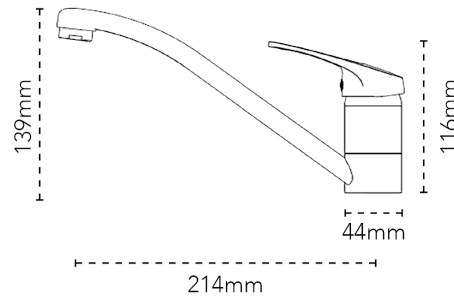

CARRON
P H O E N I X

Zeno | 115.0363.799

The simple single-lever design of Zeno means that this low-profile tap will fit seamlessly with any traditional kitchen style.

Tap Details

Finish:	Chrome
Tap Type:	Single Lever
Valve Type:	Ceramic Cartridge
Tap Operation:	Lever
Water Pressure:	Low Pressure 0.2-0.5 bar

Tap Dimensions

Tap Height:	116mm
Spout Reach:	214mm