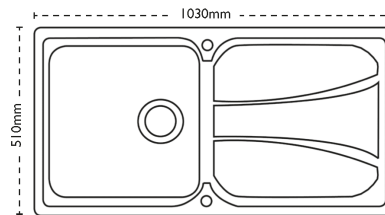

CARRON
P H O E N I X

Zeta 100 | 101.0043.154

Zeta's modern design combines straight lines with soft curves and the low profile perimeter gives added design appeal. Available in three inset models, Zeta is user-friendly with spacious bowls and practical accessories. Shown with Henley Chrome tap.

Sink Details

Material:	Stainless Steel
Sink Range:	Zeta
Min Cabinet Size:	600mm
Colour:	Polished

Unit Dimensions

Left to Right:	1030mm
Front to Back:	510mm

Bowl Dimensions

Left to Right:	450mm
Front to Back:	420mm
Height:	180mm

Cut-Out Dimensions

Left to Right: 1014mm

Front to Back: 494mm

Cut-Out Dimensions

Tap Hole: 35mm