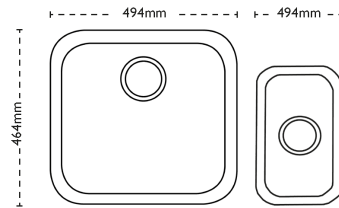

CARRON
P H O E N I X

Zeta 105U | 122.0167.719

(ZETA 105U PICTURED ON LEFT, SHOWN WITH ZETA 50U)

Zeta's undermount models include the Zeta 150U, the first reversible installation undermount in our range. Shown with Henley Chrome Tap.

Sink Details

| | |
|--------------------------|-----------------|
| Material: | Stainless Steel |
| Sink Range: | Zeta |
| Min Cabinet Size: | 500mm |
| Colour: | Polished |

Unit Dimensions

| | |
|-----------------------|-------|
| Left to Right: | 494mm |
| Front to Back: | 464mm |

Bowl Dimensions

| | |
|-----------------------|-------|
| Left to Right: | 450mm |
| Front to Back: | 420mm |
| Height: | 200mm |