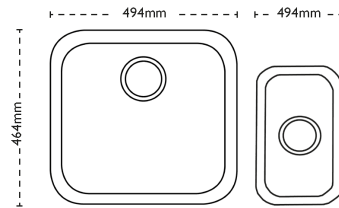

CARRON
P H O E N I X

Zeta 105U | 122.0167.719

(ZETA 105U PICTURED ON LEFT, SHOWN WITH ZETA 50U)

Zeta's undermount models include the Zeta 150U, the first reversible installation undermount in our range. Shown with Henley Chrome Tap.

Sink Details

Material:	Stainless Steel
Sink Range:	Zeta
Min Cabinet Size:	500mm
Colour:	Polished

Unit Dimensions

Left to Right:	494mm
Front to Back:	464mm

Bowl Dimensions

Left to Right:	450mm
Front to Back:	420mm
Height:	200mm