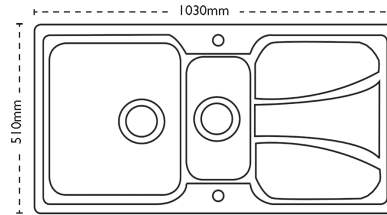

CARRON
P H O E N I X

Zeta 150 | 101.0153.952

Zeta's modern design combines straight lines with soft curves and the low profile perimeter gives added design appeal. Available in three inset models, Zeta is user-friendly with spacious bowls and practical accessories. Shown with Henley Chrome tap.

Sink Details

Material:	Stainless Steel
Sink Range:	Zeta
Min Cabinet Size:	600mm
Colour:	Polished

Unit Dimensions

Left to Right:	1030mm
Front to Back:	510mm

Bowl Dimensions

Left to Right:	360mm
Front to Back:	420mm
Height:	180mm

Second Bowl Dimensions

Left to Right:	170mm
Front to Back:	320mm
Height:	130mm

Cut-Out Dimensions

Left to Right:	1014mm
Front to Back:	494mm

Cut-Out Dimensions

Tap Hole:	35mm
------------------	------