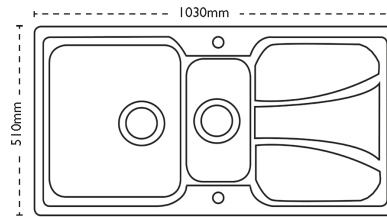

CARRON
P H O E N I X

Zeta 150 | 101.0153.952

Zeta's modern design combines straight lines with soft curves and the low profile perimeter gives added design appeal. Available in three inset models, Zeta is user-friendly with spacious bowls and practical accessories. Shown with Henley Chrome tap.

Sink Details

Material:	Stainless Steel
Sink Range:	Zeta
Min Cabinet Size:	600mm
Colour:	Polished

Unit Dimensions

Left to Right:	1030mm
Front to Back:	510mm

Bowl Dimensions

Left to Right:	360mm
Front to Back:	420mm
Height:	180mm

Second Bowl Dimensions

Left to Right:	170mm
Front to Back:	320mm
Height:	130mm

Cut-Out Dimensions

Left to Right:	1014mm
Front to Back:	494mm

Cut-Out Dimensions

Tap Hole:	35mm
------------------	------