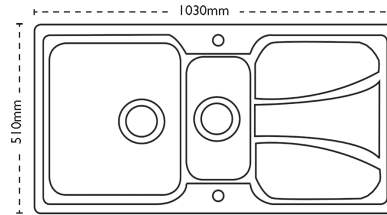

CARRON
P H O E N I X

Zeta 150 | 101.0153.952

Zeta's modern design combines straight lines with soft curves and the low profile perimeter gives added design appeal. Available in three inset models, Zeta is user-friendly with spacious bowls and practical accessories. Shown with Henley Chrome tap.

Sink Details

Material:	Stainless Steel
Sink Range:	Zeta
Min Cabinet Size:	600mm
Colour:	Polished

Unit Dimensions

Left to Right:	1030mm
Font to Back:	510mm

Bowl Dimensions

Left to Right:	360mm
Font to Back:	420mm
Height:	180mm

Second Bowl Dimensions

Left to Right:	360mm
Font to Back:	420mm
Height:	130mm

Cut-Out Dimensions

Left to Right:	1014mm
Font to Back:	494mm

Cut-Out Dimensions

Tap Hole:	35mm
------------------	------