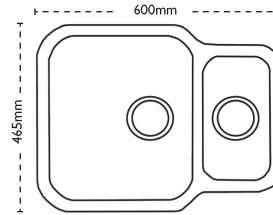

### Sink Details

<b>Material:</b>	Stainless Steel
<b>Sink Range:</b>	Zeta
<b>Min Cabinet Size:</b>	600mm
<b>Colour:</b>	Polished

### Unit Dimensions

<b>Left to Right:</b>	600mm
<b>Front to Back:</b>	465mm

### Bowl Dimensions

<b>Left to Right:</b>	360mm
<b>Front to Back:</b>	420mm
<b>Height:</b>	180mm

### Second Bowl Dimensions

<b>Left to Right:</b>	170mm
-----------------------	-------

**Front to Back:** 320mm

**Height:** 130mm