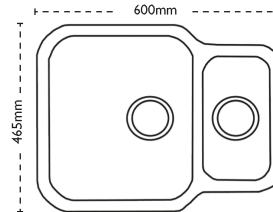

CARRON
P H O E N I X

Zeta 150U | 122.0167.720

Zeta's undermount models include the Zeta 150U, the first reversible installation undermount in our range. Shown with Henley Chrome Tap.

Sink Details

Material:	Stainless Steel
Sink Range:	Zeta
Min Cabinet Size:	600mm
Colour:	Polished

Unit Dimensions

Left to Right:	600mm
Font to Back:	465mm

Bowl Dimensions

Left to Right:	360mm
Font to Back:	420mm
Height:	180mm

Second Bowl Dimensions

Left to Right:	170mm
-----------------------	-------

Font to Back: 320mm

Height: 130mm