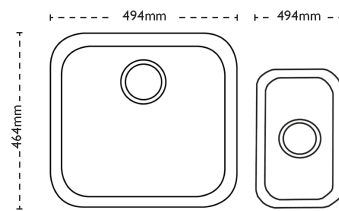

CARRON
P H O E N I X

Zeta 50U | 122.0167.705

(ZETA 50U PICTURED ON RIGHT, SHOWN WITH ZETA 105U)

Zeta's undermount models include the Zeta 150U, the first reversible installation undermount in our range. Shown with Henley Chrome Tap.

Sink Details

Material:	Stainless Steel
Sink Range:	Zeta
Min Cabinet Size:	300mm
Colour:	Polished

Unit Dimensions

Left to Right:	205mm
Front to Back:	365mm

Bowl Dimensions

Left to Right:	170mm
Front to Back:	320mm
Height:	130mm