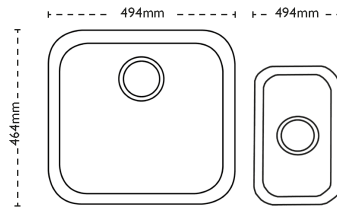

### Sink Details

<b>Material:</b>	Stainless Steel
<b>Sink Range:</b>	Zeta
<b>Min Cabinet Size:</b>	300mm
<b>Colour:</b>	Polished

### Unit Dimensions

<b>Left to Right:</b>	205mm
<b>Front to Back:</b>	365mm

### Bowl Dimensions

<b>Left to Right:</b>	170mm
<b>Front to Back:</b>	320mm
<b>Height:</b>	130mm