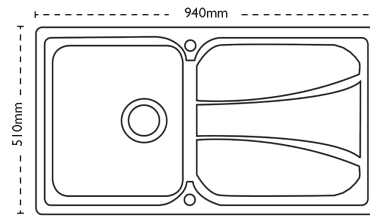

CARRON
P H O E N I X

Zeta 90 | 101.0153.943

Zeta's modern design combines straight lines with soft curves and the low profile perimeter gives added design appeal. Available in three inset models, Zeta is user-friendly with spacious bowls and practical accessories. Shown with Henley Chrome tap.

Sink Details

Material:	Stainless Steel
Sink Range:	Zeta
Min Cabinet Size:	500mm
Colour:	Polished

Unit Dimensions

Left to Right:	940mm
Front to Back:	510mm

Bowl Dimensions

Left to Right:	360mm
Front to Back:	420mm
Height:	180mm

Cut-Out Dimensions

Left to Right: 924mm

Front to Back: 494mm

Cut-Out Dimensions

Tap Hole: 35mm