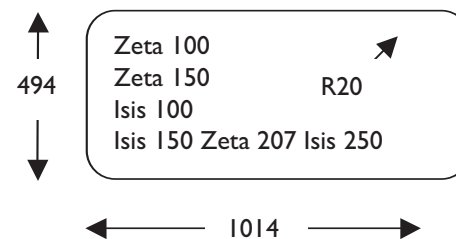

Installation Instruction – Zeta / Isis Stainless Steel Sink Ranges

Cut-out Dimensions:
(Dimensions in mm)

Carron Phoenix, Franke UK Ltd, West Park, MIOC, Styal Road, Manchester M22 5WB
 Tel: 01324 638321 Fax: 01324 620978 email: sales@carron.com www.carron.com