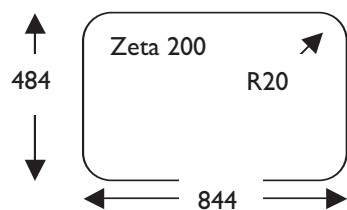

Installation Instruction – Zeta / Isis Stainless Steel Sink Ranges

Cut-out Dimensions:
(Dimensions in mm)

Carron Phoenix, Franke UK Ltd, West Park, MIOC, Styal Road, Manchester M22 5WB
 Tel: 01324 638321 Fax: 01324 620978 email: sales@carron.com www.carron.com