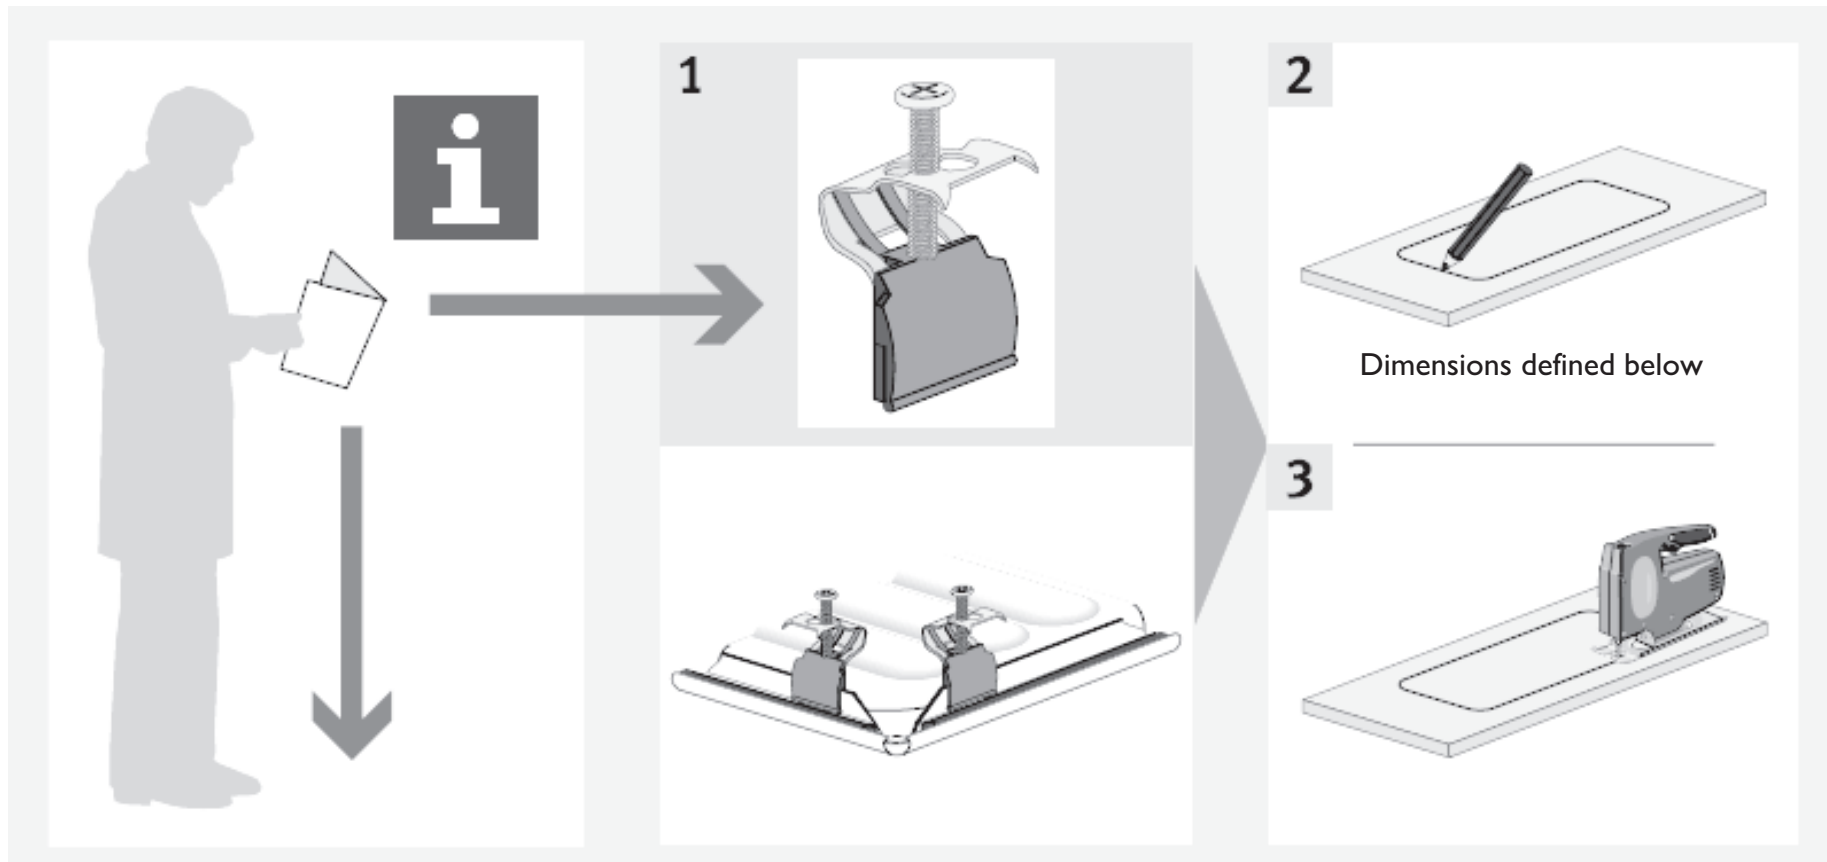

Installation Instruction – Zeta / Isis Stainless Steel Sink Ranges

Cut-out Dimensions:
(Dimensions in mm)

Carron Phoenix, Franke UK Ltd, West Park, MIOC, Styal Road, Manchester M22 5WB
 Tel: 01324 638321 Fax: 01324 620978 email: sales@carron.com www.carron.com