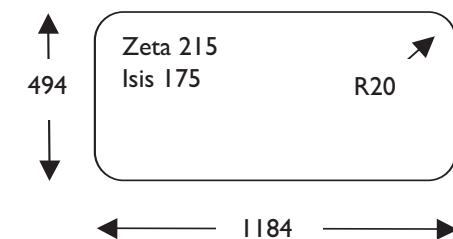

Installation Instruction – Zeta / Isis Stainless Steel Sink Ranges

Cut-out Dimensions:
(Dimensions in mm)

Carron Phoenix, Franke UK Ltd, West Park, MIOC, Styal Road, Manchester M22 5WB
 Tel: 01324 638321 Fax: 01324 620978 email: sales@carron.com www.carron.com