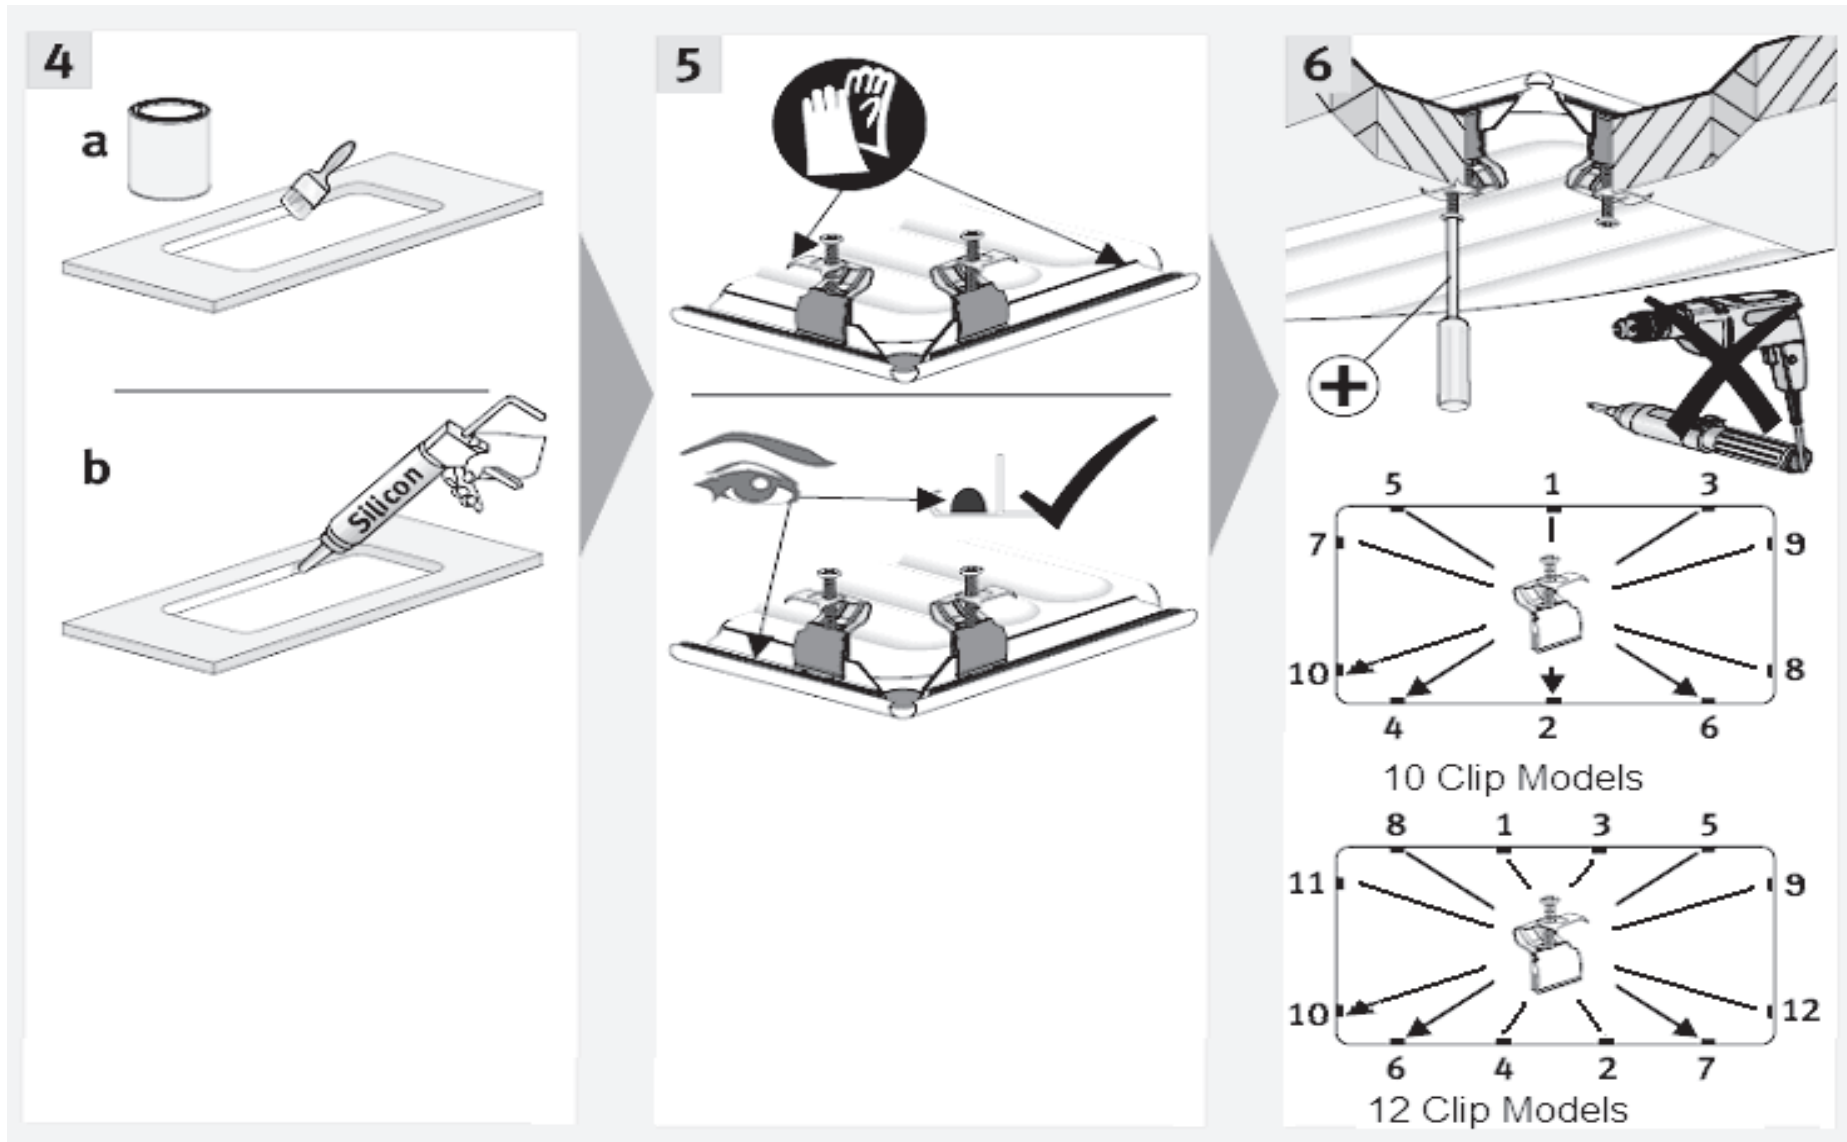

Installation Instruction – Zeta / Isis Stainless Steel Sink Ranges

Cut-out Dimensions:
(Dimensions in mm)

Carron Phoenix, Franke UK Ltd, West Park, MIOC, Styal Road, Manchester M22 5WB
 Tel: 01324 638321 Fax: 01324 620978 email: sales@carron.com www.carron.com