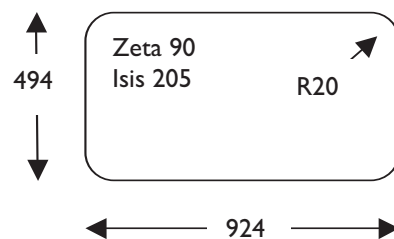

Installation Instruction – Zeta / Isis Stainless Steel Sink Ranges

Cut-out Dimensions:
(Dimensions in mm)

Carron Phoenix, Franke UK Ltd, West Park, MIOC, Styal Road, Manchester M22 5WB
 Tel: 01324 638321 Fax: 01324 620978 email: sales@carron.com www.carron.com