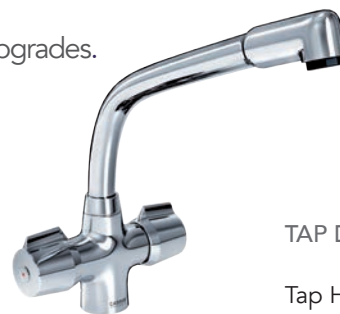

Stainless Steel sinks available in:

	
P	B
POLISHED	BRUSHED

Synthetic sinks available in:

	
AW	GP
ARCTIC WHITE	GRAPHITE

Ceramic sinks available in:

PLUS:

All Sink & Tap Pack deals include the PURA Tap or AZTEC Tap in chrome – see page 5 for upgrades.

#### TAP DIMENSIONS

Tap Height: 145mm  
Base Width: 52mm  
Spout Height: 120mm  
Spout Reach: 220mm  
Finish: Chrome

0.5-1.2 bar

115.0019.342  
**Aztec Chrome Tap**