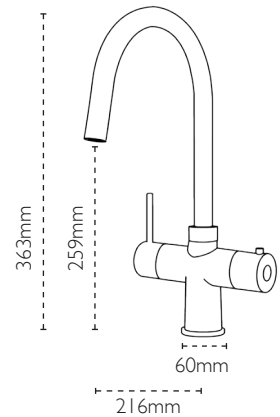

## TAP DIMENSIONS

Tap Height: 363mm  
 Base Width: 60mm  
 eight: 259mm  
 each: 216mm  
 Chrome

**HIGH  
PRESSURE**

This tap and tank comes with a 2 year guarantee.

The Seraphina 3-in-1 boiling water tap provides instant boiling water (100°C) at the touch of a button. Seraphina provides normal hot and cold water as well as boiling water, all from the same unit.