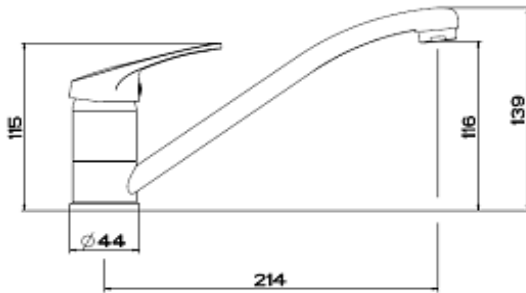

CARRON
PHOENIX

Zeno Tap

Partcode	115.0363.799
Finish	Chrome
Operation	Single Lever
Value	Cermic cartridge
Tap Height (mm)	115
Base Width (mm)	44
Spout Height (mm)	139
Spout Reach (mm)	214
Water Pressure	Medium Pressure 0.2 - 1.2 bar
Weight (kg packed)	1
Weight (kg unpacked)	0.8
Packed Dimensions F-B (mm)	360
Packed Dimensions L-R (mm)	140
Packed Depth (mm)	60
Guarantee	5 years
Other	Hot and cold water mixed in body of tap Spout swivels through 360°