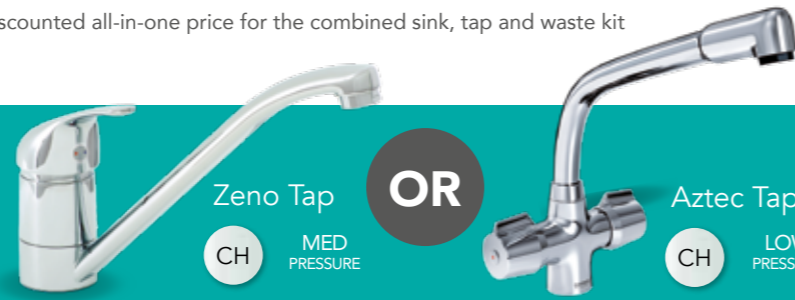

Reno
CHROME UPGRADE + £80
ONYX UPGRADE + £80

Rosolina J Spout
CHROME UPGRADE + £100
MATT BLACK UPGRADE + £120

Debut 150 in Stone Grey with Rosolina J Spout in Matt Black Tap

The price you pay for our Sink and Tap Value Packs is a discounted all-in-one price for the combined sink, tap and waste kit

**INCLUDED
IN YOUR PACK DEAL**

Zeno Tap
CH MED PRESSURE

OR

Aztec Tap
CH LOW PRESSURE

Finish available for both models Polished Stainless Steel **P**

ZETA 105U Undermount Stainless Steel 1.0 bowl sink

P • Size: 494 x 464mm

RRP £441
YOU SAVE £274
YOU PAY **£167**

ZETA 150U Undermount Stainless Steel 1.5 bowl sink

P • Size: 600 x 465mm • Reversible

RRP £504
YOU SAVE £247
YOU PAY **£258**

Colour available for both models White Ceramic **WH**