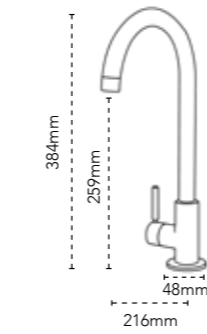

WINDSOR

TAP DIMENSIONS

Tap Height: 343mm
Base Width: 44mm
Spout Height: 213mm
Spout Reach: 194mm
Finish: Chrome
Brass

CH 115.0281.850
RRP **£287**

BR 115.0689.775
RRP **£374**

MIXER TAPS

ALBA

TAP DIMENSIONS

Tap Height: 345mm
Base Width: 50mm
Spout Height: 210mm
Spout Reach: 195mm
Finish: Chrome
Decor Steel

CH 115.0068.379
RRP **£255**

DS 115.0188.558
RRP **£279**

MIXER TAPS

ROSOLINA J SPOUT

TAP DIMENSIONS

Tap Height: 356mm
Base Width: 48mm
Spout Height: 242mm
Spout Reach: 215mm
Finish: Chrome
Matt Black
Brass

CH 115.0605.452
RRP **£352**

MB 115.0605.454
RRP **£385**

BR 115.0689.772
RRP **£458**

OPUS

TAP DIMENSIONS

Tap Height: 310mm
Base Width: 45mm
Spout Height: 220mm
Spout Reach: 160mm
Finish: Chrome
Decor Steel

CH 115.0019.224
RRP **£222**

DS 115.0019.236
RRP **£277**

NEW SAVOY PLUS

TAP DIMENSIONS

Tap Height: 384mm
Base Width: 45mm
Spout Height: 240mm
Spout Reach: 259mm
Finish: Chrome
Matt Black

CH 115.0746.520
RRP **£186**