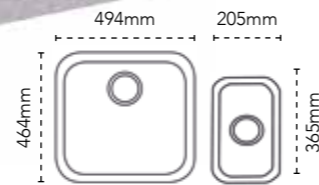

P 127.0442.745

DECA XL £655

DIMENSIONS	Left to Right: 725mm Front to Back: 450mm
BOWL DIMENSIONS	Left to Right: 685mm Front to Back: 410mm
BOWL DEPTH	200mm
CUT OUT DIMENSIONS (Inset)	Use template to u/mount Left to Right: 695mm Front to Back: 420mm
MINIMUM CABINET	800mm
WDU	Suitable
WASTE INCLUDED	Revolution

£377

105U 50U

DIMENSIONS	Left to Right: 494mm Front to Back: 464mm	205mm 365mm
BOWL DIMENSIONS	Left to Right: 450mm Front to Back: 420mm	170mm 320mm
BOWL DEPTH	200mm	130mm
CUT OUT DIMENSIONS	Use template	Use template
MINIMUM CABINET	500mm	300mm
WDU	Yes	No
WASTE INCLUDED	Standard	Standard

P 105U - 122.0167.719
50U - 122.0167.705

Shown in Polished Stainless Steel

Wire Basket

IBIS 100U

£285

DIMENSIONS	Left to Right: 400mm Front to Back: 460mm
BOWL DIMENSIONS	Left to Right: 360mm Front to Back: 420mm
BOWL DEPTH	200mm
CUT OUT DIMENSIONS	Use template
MINIMUM CABINET	400mm
WDU	Suitable
WASTE INCLUDED	Revolution

P 122.0281.513

Shown in Polished Stainless Steel

ZETA 150U

£443

DIMENSIONS	Left to Right: 600mm Front to Back: 465mm
1ST BOWL DIMENSIONS	Left to Right: 360mm Front to Back: 420mm
2ND BOWL DIMENSIONS	Left to Right: 170mm Front to Back: 320mm
BOWL DEPTH	200mm/130mm
CUT OUT DIMENSIONS	Use template
MINIMUM CABINET	600mm
WDU	Suitable (main bowl)
WASTE INCLUDED	Standard