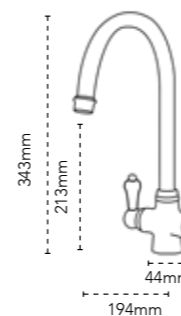

DANTE PRO

Pull-Out Nozzle

TAP DIMENSIONS

Tap Height: 538mm
Base Width: 60mm
Spout Height: 210mm
Spout Reach: 188mm
Finish: Chrome

CH 115.0191.084
RRP **£405**

DANTE

TAP DIMENSIONS

Tap Height: 390mm
Base Width: 59.5mm
Spout Height: 267mm
Spout Reach: 215mm
Finish: Chrome

CH 115.0068.382
RRP **£326**

RENO

TAP DIMENSIONS

Tap Height: 254mm
Base Width: 47mm
Spout Height: 158mm
Spout Reach: 185mm
Finish: Chrome
Matt Black

CH 115.0029.805
RRP **£313**

MB 115.0189.492
RRP **£323**

WINDSOR

TAP DIMENSIONS

Tap Height: 343mm
Base Width: 44mm
Spout Height: 213mm
Spout Reach: 194mm
Finish: Chrome
Brass

CH 115.0281.850
RRP **£287**

BR 115.0689.775
RRP **£374**

MIXER TAPS

ALBA

TAP DIMENSIONS

Tap Height: 345mm
Base Width: 50mm
Spout Height: 210mm
Spout Reach: 195mm
Finish: Chrome
Decor Steel

CH 115.0068.379
RRP **£255**

DS 115.0188.558
RRP **£279**

MIXER TAPS

ROSOLINA J SPOUT

TAP DIMENSIONS

Tap Height: 356mm
Base Width: 48mm
Spout Height: 242mm
Spout Reach: 215mm
Finish: Chrome
Matt Black
Brass