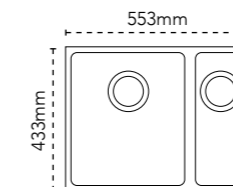

HAVEN 150-16 £548

DIMENSIONS	Left to Right: 553mm Front to Back: 433mm
1ST BOWL DIMENSIONS	Left to Right: 340mm Front to Back: 400mm
2ND BOWL DIMENSIONS	Left to Right: 150mm Front to Back: 400mm
BOWL DEPTH	200mm/150mm
CUT OUT DIMENSIONS CORNER RADIUS	Left to Right: 520mm Front to Back: 400mm 30mm
MINIMUM CABINET	600mm
WDU	Suitable (main bowl)
WASTE INCLUDED	Revolution

LHSB	RHSB
PW 125.0717.262	PW 125.0696.035
SG 125.0717.263	SG 125.0696.036
MB 125.0717.261	MB 125.0696.034
CO 125.0717.120	CO 125.0696.037