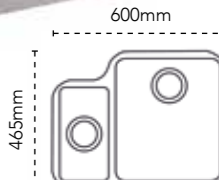

ZETA

UNDERMOUNT

IBIS

UNDERMOUNT

Simple, classic with soft, rounded corners create a sleek, seamless look that is easy to keep clean.

Sinks shown with Henley tap
Henley tap Chrome - 115.0254.448

The appeal of Ibis lies in its absolute simplicity. Clean lines and contemporary styling are echoed throughout the Ibis range.

Sinks shown with Henley tap
Henley tap Chrome - 115.0254.448

ZETA 50U

£254

ZETA 105U

£377

105U 50U

DIMENSIONS	Left to Right: 494mm Front to Back: 464mm	205mm 365mm
BOWL DIMENSIONS	Left to Right: 450mm Front to Back: 420mm	170mm 320mm
BOWL DEPTH	200mm	130mm
CUT OUT DIMENSIONS	Use template	Use template
MINIMUM CABINET	500mm	300mm
WDU	Yes	No
WASTE INCLUDED	Standard	Standard

P 105U - 122.0167.719
50U - 122.0167.705

Shown in Polished Stainless Steel

Wire Basket

IBIS 100U

£285

DIMENSIONS	Left to Right: 400mm Front to Back: 460mm
BOWL DIMENSIONS	Left to Right: 360mm Front to Back: 420mm
BOWL DEPTH	200mm
CUT OUT DIMENSIONS	Use template
MINIMUM CABINET	400mm
WDU	Suitable
WASTE INCLUDED	Revolution

P 122.0281.513

Shown in Polished Stainless Steel

ZETA 150U

£443

DIMENSIONS	Left to Right: 600mm Front to Back: 465mm
1ST BOWL DIMENSIONS	Left to Right: 360mm Front to Back: 420mm
2ND BOWL DIMENSIONS	Left to Right: 170mm Front to Back: 320mm
BOWL DEPTH	200mm/130mm
CUT OUT DIMENSIONS	Use template
MINIMUM CABINET	600mm
WDU	Suitable (main bowl)
WASTE INCLUDED	Standard

P 122.0167.720

Shown in Polished Stainless Steel

Wire Basket

IBIS 150U

£475

DIMENSIONS	Left to Right: 600mm Front to Back: 465mm
BOWL DIMENSIONS	Left to Right: 360mm Front to Back: 420mm
BOWL DEPTH	200/130mm
CUT OUT DIMENSIONS	Use template
MINIMUM CABINET	600mm
WDU	Suitable (main bowl)
WASTE INCLUDED	Revolution

P LHSB - 122.0284.072
RHSB - 122.0284.074

Shown in Polished Stainless Steel