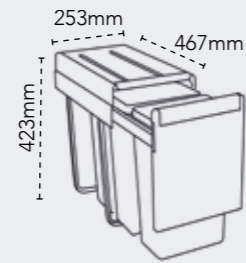

TECHNICAL SPECIFICATIONS

Number of bins: 3
Capacity: 3 x 10 litres
Min. cabinet: 300mm
Operation: Manual
Warranty: 2 years