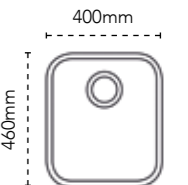

P 127.0442.745

DECA XL £655

DIMENSIONS	Left to Right: 725mm Front to Back: 450mm
BOWL DIMENSIONS	Left to Right: 685mm Front to Back: 410mm
BOWL DEPTH	200mm
CUT OUT DIMENSIONS (Inset)	Use template to u/mount Left to Right: 695mm Front to Back: 420mm
MINIMUM CABINET	800mm
WDU	Suitable
WASTE INCLUDED	Revolution

£377

105U 50U

DIMENSIONS	Left to Right: 494mm Front to Back: 464mm	205mm 365mm
BOWL DIMENSIONS	Left to Right: 450mm Front to Back: 420mm	170mm 320mm
BOWL DEPTH	200mm	130mm
CUT OUT DIMENSIONS	Use template	Use template
MINIMUM CABINET	500mm	300mm
WDU	Yes	No
WASTE INCLUDED	Standard	Standard

P 105U - 122.0167.719
50U - 122.0167.705

Shown in Polished Stainless Steel

Wire Basket

IBIS 100U

£285

DIMENSIONS	Left to Right: 400mm Front to Back: 460mm
BOWL DIMENSIONS	Left to Right: 360mm Front to Back: 420mm
BOWL DEPTH	200mm
CUT OUT DIMENSIONS	Use template
MINIMUM CABINET	400mm
WDU	Suitable
WASTE INCLUDED	Revolution

P 122.0281.513

Shown in Polished Stainless Steel

ZETA 150U

£443

DIMENSIONS	Left to Right: 600mm Front to Back: 465mm
1ST BOWL DIMENSIONS	Left to Right: 360mm Front to Back: 420mm
2ND BOWL DIMENSIONS	Left to Right: 170mm Front to Back: 320mm
BOWL DEPTH	200mm/130mm
CUT OUT DIMENSIONS	Use template
MINIMUM CABINET	600mm
WDU	Suitable (main bowl)
WASTE INCLUDED	Standard