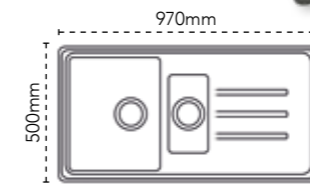

DEBUT

A modern touch to a classic design, with soft drainer grooves and gentle corners, this sink offers a great deal of functionality. Debut is a hard-working addition to your kitchen.

Sinks shown with Henley tap
Henley tap Chrome - 115.0254.448

DEBUT 100 £481

DIMENSIONS	Left to Right: 780mm Front to Back: 500mm
BOWL DIMENSIONS	Left to Right: 340mm Front to Back: 420mm
BOWL DEPTH	200mm
CUT OUT DIMENSIONS CORNER RADIUS	Left to Right: 760mm Front to Back: 480mm 20mm
MINIMUM CABINET	500mm
WDU	Suitable
WASTE INCLUDED	Standard

- **PW** 114.0201.152
- **SG** 114.0252.361
- **ON** 114.0252.349
- **CO** 114.0201.150

ACCESSORIES **£42**
112.0018.988
Wire Basket 1

DEBUT 105 £501

DIMENSIONS	Left to Right: 970mm Front to Back: 500mm
1ST BOWL DIMENSIONS	Left to Right: 450mm Front to Back: 420mm
BOWL DEPTH	200mm
CUT OUT DIMENSIONS CORNER RADIUS	Left to Right: 950mm Front to Back: 480mm 20mm
MINIMUM CABINET	600mm
WDU	Suitable
WASTE INCLUDED	Standard

- **PW** 114.0288.187
- **SG** 114.0288.192
- **ON** 114.0288.193

ACCESSORIES **£42**
112.0018.988
Wire Basket 1

DEBUT 150 £516

DIMENSIONS	Left to Right: 970mm Front to Back: 500mm
1ST BOWL DIMENSIONS	Left to Right: 340mm Front to Back: 420mm
2ND BOWL DIMENSIONS	Left to Right: 150mm Front to Back: 290mm
BOWL DEPTH	200mm /100mm
CUT OUT DIMENSIONS CORNER RADIUS	Left to Right: 950mm Front to Back: 480mm 20mm
MINIMUM CABINET	600mm
WDU	Suitable (main bowl)
WASTE INCLUDED	Standard

- **PW** 114.0201.155
- **SG** 114.0252.436
- **ON** 114.0252.432
- **CO** 114.0201.153

ACCESSORIES **£99** - 112.0255.467