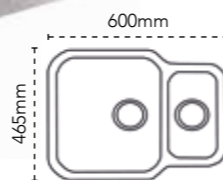

P 105U - 122.0167.719
50U - 122.0167.705

Shown in Polished Stainless Steel

Wire Basket

IBIS 100U

£285

DIMENSIONS	Left to Right: 400mm Front to Back: 460mm
BOWL DIMENSIONS	Left to Right: 360mm Front to Back: 420mm
BOWL DEPTH	200mm
CUT OUT DIMENSIONS	Use template
MINIMUM CABINET	400mm
WDU	Suitable
WASTE INCLUDED	Revolution

P 122.0281.513

Shown in Polished Stainless Steel

ZETA 150U

£443

DIMENSIONS	Left to Right: 600mm Front to Back: 465mm
1ST BOWL DIMENSIONS	Left to Right: 360mm Front to Back: 420mm
2ND BOWL DIMENSIONS	Left to Right: 170mm Front to Back: 320mm
BOWL DEPTH	200mm/130mm
CUT OUT DIMENSIONS	Use template
MINIMUM CABINET	600mm
WDU	Suitable (main bowl)
WASTE INCLUDED	Standard

P 122.0167.720

Shown in Polished Stainless Steel

Wire Basket

IBIS 150U

£475

DIMENSIONS	Left to Right: 600mm Front to Back: 465mm
BOWL DIMENSIONS	Left to Right: 360mm Front to Back: 420mm
BOWL DEPTH	200/130mm
CUT OUT DIMENSIONS	Use template
MINIMUM CABINET	600mm
WDU	Suitable (main bowl)
WASTE INCLUDED	Revolution