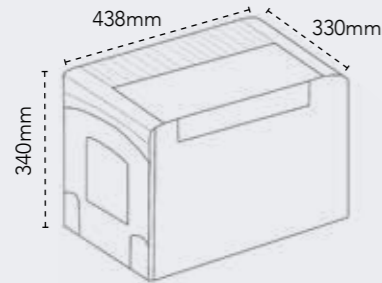

TECHNICAL SPECIFICATIONS

Number of bins: 3
Capacity: 1 x 16 litres
2 x 8 litres
Min. cabinet: 500mm
Operation: Manual
Warranty: 2 years