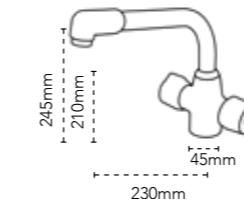

CH 115.0605.452
RRP **£352**

MB 115.0605.454
RRP **£385**

BR 115.0689.772
RRP **£458**

OPUS

TAP DIMENSIONS

Tap Height: 310mm
Base Width: 45mm
Spout Height: 220mm
Spout Reach: 160mm
Finish: Chrome
Decor Steel

CH 115.0019.224
RRP **£222**

DS 115.0019.236
RRP **£277**

NEW SAVOY PLUS

TAP DIMENSIONS

Tap Height: 384mm
Base Width: 45mm
Spout Height: 240mm
Spout Reach: 259mm
Finish: Chrome
Matt Black

CH 115.0746.520
RRP **£186**

MB 115.0746.571
RRP **£218**

HENLEY

TAP DIMENSIONS

Tap Height: 363mm
Base Width: 45mm
Spout Height: 233mm
Spout Reach: 194mm
Finish: Chrome

CH 115.0254.448
RRP **£221**

AZTEC

TAP DIMENSIONS

Tap Height: 245mm
Base Width: 45mm
Spout Height: 210mm
Spout Reach: 230mm
Finish: Chrome

LOW PRESSURE CH 115.0019.342
RRP **£142**

NEW HENLEY PLUS

TAP DIMENSIONS

Tap Height: 363mm
Base Width: 45mm
Spout Height: 233mm
Spout Reach: 194mm
Finish: Chrome

CH 115.0746.519
RRP **£221**

ZENO

TAP DIMENSIONS