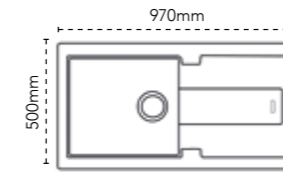

Shown in Onyx

ACCESSORIES **£42**
112.0018.988
Wire Basket 1

YOU CAN'T SCRATCH IT
Knives and forks won't mark or score the surface.

YOU CAN'T SCORCH IT
Even at 280°C the surface will not burn.

YOU CAN'T STAIN IT
Carron Granite sinks are highly resistant to staining, marking and fading.

EASY TO CLEAN
Carron Granite sinks are now 30% smoother than before and even easier to keep clean.

Choice of colours

Our granite sinks come in a choice of classic and contemporary neutrals, that offer superb design scope for combining with a wide range of work surface materials. Some of our colours contain metallic particles for a beautifully subtle, but rich appearance.