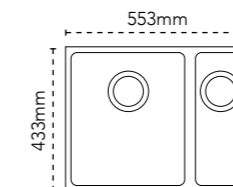

HAVEN

**Upgrade
to your
ideal tap!**

See our taps range
on pages 40 - 43

Haven opens up the design potential for undermounting Granite sinks into a wide range of work surface materials. With its choice of beautifully neutral tones and contemporary shades, Haven offers a high performance alternative to Stainless Steel.

Sinks shown with Henley tap
Henley tap Chrome - 115.0254.448

HAVEN 90 £439

DIMENSIONS	Left to Right: 403mm Front to Back: 433mm
BOWL DIMENSIONS	Left to Right: 370mm Front to Back: 400mm
BOWL DEPTH	200mm
CUT OUT DIMENSIONS CORNER RADIUS	Left to Right: 370mm Front to Back: 400mm 30mm
MINIMUM CABINET	450mm
WDU	Suitable
WASTE INCLUDED	Revolution

- PW 125.0696.027
- SG 125.0696.028
- MB 125.0696.026
- CO 125.0696.029

HAVEN 100 £494

DIMENSIONS	Left to Right: 553mm Front to Back: 433mm
BOWL DIMENSIONS	Left to Right: 520mm Front to Back: 400mm
BOWL DEPTH	200mm
CUT OUT DIMENSIONS CORNER RADIUS	Left to Right: 520mm Front to Back: 400mm 30mm
MINIMUM CABINET	600mm
WDU	Suitable
WASTE INCLUDED	Revolution

- PW 125.0696.031
- SG 125.0696.032
- MB 125.0696.030
- CO 125.0696.033

ACCESSORIES **£42**
112.0018.988

Wire
Basket 1

HAVEN 150-16 £548

DIMENSIONS	Left to Right: 553mm Front to Back: 433mm
1ST BOWL DIMENSIONS	Left to Right: 340mm Front to Back: 400mm
2ND BOWL DIMENSIONS	Left to Right: 150mm Front to Back: 400mm
BOWL DEPTH	200mm/150mm
CUT OUT DIMENSIONS CORNER RADIUS	Left to Right: 520mm Front to Back: 400mm 30mm
MINIMUM CABINET	600mm
WDU	Suitable (main bowl)
WASTE INCLUDED	Revolution

LHSB	RHSB
PW 125.0717.262	PW 125.0696.035
SG 125.0717.263	SG 125.0696.036
MB 125.0717.261	MB 125.0696.034
CO 125.0717.120	CO 125.0696.037

HAVEN 150-16 £548