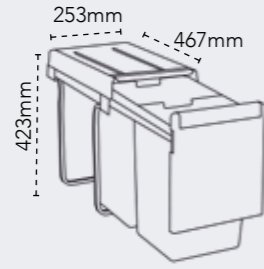

LINEA 230 £123
134.0204.599

DIMENSIONS

Height: 423mm
Width: 253mm
Depth: 467mm

TECHNICAL SPECIFICATIONS

Number of bins: 2
Capacity: 2 x 15 litres
Min. cabinet: 300mm
Operation: Manual
Warranty: 2 years