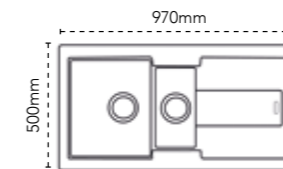

Shown in Polar White