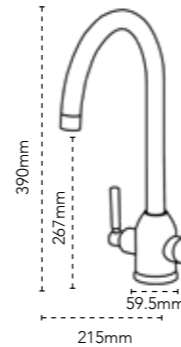

CH 120.0193.061
RRP **£629**

TAP DIMENSIONS

Tap Height: 390mm
Base Width: 60mm
Spout Height: 260mm
Spout Reach: 220mm
Finish: Chrome

MIXER TAPS

A comprehensive selection of precision-made taps to complement your Carron Phoenix sink, available in a number of styles and finishes to suit your own personal taste.

DANTE PRO

Pull-Out Nozzle

TAP DIMENSIONS

Tap Height: 538mm
Base Width: 60mm
Spout Height: 210mm
Spout Reach: 188mm
Finish: Chrome

CH 115.0191.084
RRP **£405**

DANTE

TAP DIMENSIONS

Tap Height: 390mm
Base Width: 59.5mm
Spout Height: 267mm
Spout Reach: 215mm
Finish: Chrome

CH 115.0068.382
RRP **£326**

RENO

TAP DIMENSIONS

Tap Height: 254mm
Base Width: 47mm
Spout Height: 158mm
Spout Reach: 185mm
Finish: Chrome
Matt Black

CH 115.0029.805
RRP **£313**

MB 115.0189.492
RRP **£323**

WINDSOR

TAP DIMENSIONS

Tap Height: 343mm
Base Width: 44mm
Spout Height: 213mm
Spout Reach: 194mm
Finish: Chrome
Brass

CH 115.0281.850
RRP **£287**

BR 115.0689.775
RRP **£374**

MIXER TAPS

ALBA

TAP DIMENSIONS