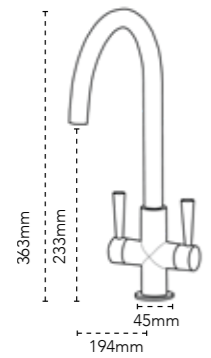

Tap Height: 345mm
Base Width: 50mm
Spout Height: 210mm
Spout Reach: 195mm
Finish: Chrome
Decor Steel

CH 115.0068.379
RRP **£255**

DS 115.0188.558
RRP **£279**

MIXER TAPS

ROSOLINA J SPOUT

TAP DIMENSIONS

Tap Height: 356mm
Base Width: 48mm
Spout Height: 242mm
Spout Reach: 215mm
Finish: Chrome
Matt Black
Brass

CH 115.0605.452
RRP **£352**

MB 115.0605.454
RRP **£385**

BR 115.0689.772
RRP **£458**

OPUS

TAP DIMENSIONS

Tap Height: 310mm
Base Width: 45mm
Spout Height: 220mm
Spout Reach: 160mm
Finish: Chrome
Decor Steel

CH 115.0019.224
RRP **£222**

DS 115.0019.236
RRP **£277**

NEW SAVOY PLUS

TAP DIMENSIONS

Tap Height: 384mm
Base Width: 45mm
Spout Height: 240mm
Spout Reach: 259mm
Finish: Chrome
Matt Black

CH 115.0746.520
RRP **£186**

MB 115.0746.571
RRP **£218**

HENLEY

TAP DIMENSIONS

Tap Height: 363mm
Base Width: 45mm
Spout Height: 233mm
Spout Reach: 194mm
Finish: Chrome

CH 115.0254.448
RRP **£221**

AZTEC

TAP DIMENSIONS

Tap Height: 245mm
Base Width: 45mm
Spout Height: 210mm
Spout Reach: 230mm
Finish: Chrome