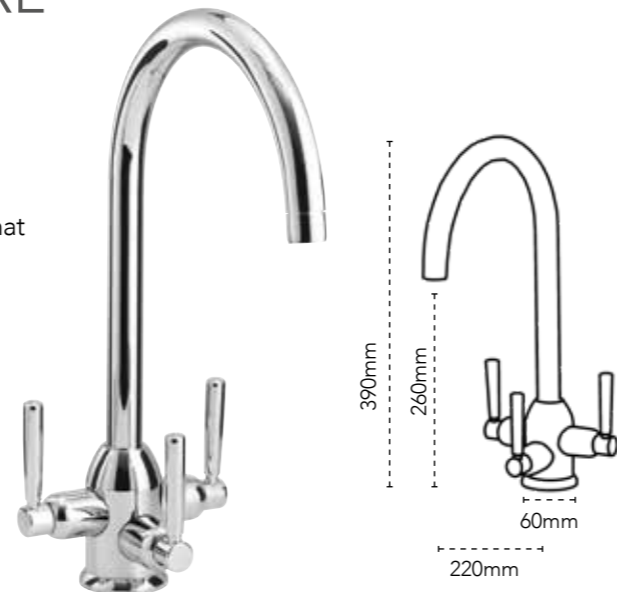

TAPS

Atoll 150 with Rosolins Tap in Chrome

Household water pressures (minimum tap flow rating)

0.2-0.5 bar

0.5-1.2 bar

1.2-1.5+ bar

Each Carron Phoenix mixer tap is supported by a **Five year comprehensive Guarantee** against manufacturing defects.

CH 120.0193.061
RRP **£629**

TAP DIMENSIONS

Tap Height: 390mm
Base Width: 60mm
Spout Height: 260mm
Spout Reach: 220mm
Finish: Chrome

MIXER TAPS

A comprehensive selection of precision-made taps to complement your Carron Phoenix sink, available in a number of styles and finishes to suit your own personal taste.

DANTE PRO

Pull-Out Nozzle

TAP DIMENSIONS

Tap Height: 538mm
Base Width: 60mm
Spout Height: 210mm
Spout Reach: 188mm
Finish: Chrome

CH 115.0191.084
RRP **£405**

DANTE

TAP DIMENSIONS

Tap Height: 390mm
Base Width: 59.5mm
Spout Height: 267mm
Spout Reach: 215mm
Finish: Chrome

WINDSOR

TAP DIMENSIONS

Tap Height: 343mm
Base Width: 44mm
Spout Height: 213mm
Spout Reach: 194mm
Finish: Chrome
Brass

CH 115.0281.850
RRP **£287**

BR 115.0689.775
RRP **£374**

MIXER TAPS

ALBA

TAP DIMENSIONS