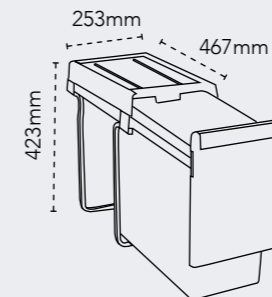

DIMENSIONS

Height: 386mm
Width: 220mm

TECHNICAL SPECIFICATIONS

Horsepower: 3/4
rpm: 2700
Capacity: 800ml
Operation: Continuous
Power: Airswitch
Sound insulation: Full
Warranty: 10 Years

An extended flange is available if required at extra cost when fitting to ceramic sinks.

112.0489.809
RRP £51

WASTE SORTER BINS

LINEA 130 £123
134.0204.152

DIMENSIONS

Height: 423mm
Width: 253mm
Depth: 467mm

TECHNICAL SPECIFICATIONS

Number of bins: 1
Capacity: 1 x 30 litres
Min. cabinet: 300mm
Operation: Manual
Warranty: 2 years