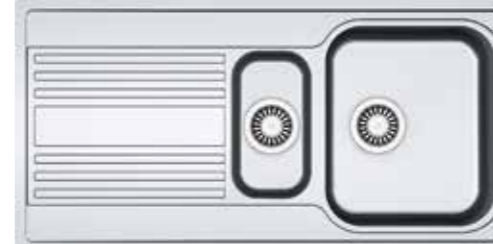

RRP
£585
YOU SAVE
£310
YOU PAY
£275

RAPID 90 PLUS ZENO OR AZTEC TAP

Inset Stainless Steel 1.0 bowl sink
• Size: 860 x 500mm • Reversible, welded bowl

RRP
£262
YOU SAVE
£57
YOU PAY
£205

RAPID 150 PLUS ZENO OR AZTEC TAP

Inset Stainless Steel 1.5 bowl sink
• Size: 1000 x 500mm • Reversible, welded bowl

RRP
£287
YOU SAVE
£57
YOU PAY
£230

LOMOND 90 PLUS ZENO OR AZTEC TAP

Inset Stainless Steel 1.0 bowl sink
• Size: 860 x 500mm • Reversible

RRP
£291
YOU SAVE
£145
YOU PAY
£146

LOMOND 150 PLUS ZENO OR AZTEC TAP

Inset Stainless Steel 1.5 bowl sink
• Size: 1000 x 500mm • Reversible

RRP
£340
YOU SAVE
£166
YOU PAY
£174

SINK & TAP PACKS

INCLUDED

MED PRESSURE