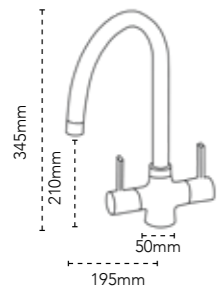

CH 115.0068.382
RRP **£326**

RENO

TAP DIMENSIONS

Tap Height: 254mm
Base Width: 47mm
Spout Height: 158mm
Spout Reach: 185mm
Finish: Chrome
Matt Black

CH 115.0029.805
RRP **£313**

MB 115.0189.492
RRP **£323**

WINDSOR

TAP DIMENSIONS

Tap Height: 343mm
Base Width: 44mm
Spout Height: 213mm
Spout Reach: 194mm
Finish: Chrome
Brass

CH 115.0281.850
RRP **£287**

BR 115.0689.775
RRP **£374**

MIXER TAPS

ALBA

TAP DIMENSIONS

Tap Height: 345mm
Base Width: 50mm
Spout Height: 210mm
Spout Reach: 195mm
Finish: Chrome
Decor Steel

CH 115.0068.379
RRP **£255**

DS 115.0188.558
RRP **£279**

MIXER TAPS

ROSOLINA J SPOUT

TAP DIMENSIONS

Tap Height: 356mm
Base Width: 48mm
Spout Height: 242mm
Spout Reach: 215mm
Finish: Chrome
Matt Black
Brass

CH 115.0605.452
RRP **£352**

MB 115.0605.454
RRP **£385**

BR 115.0689.772
RRP **£458**

OPUS

TAP DIMENSIONS

Tap Height: 310mm
Base Width: 45mm
Spout Height: 220mm
Spout Reach: 160mm
Finish: Chrome
Decor Steel