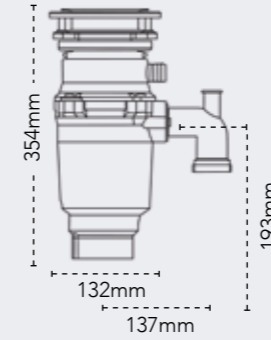

CH 115.0605.452
RRP **£352**

MB 115.0605.454
RRP **£385**

BR 115.0689.772
RRP **£458**

OPUS

TAP DIMENSIONS

Tap Height: 310mm
Base Width: 45mm
Spout Height: 220mm
Spout Reach: 160mm
Finish: Chrome
Decor Steel

MB 115.0746.571
RRP **£218**

HENLEY

TAP DIMENSIONS

Tap Height: 363mm
Base Width: 45mm
Spout Height: 233mm
Spout Reach: 194mm
Finish: Chrome

CH 115.0254.448
RRP **£221**

AZTEC

TAP DIMENSIONS

Tap Height: 245mm
Base Width: 45mm
Spout Height: 210mm
Spout Reach: 230mm
Finish: Chrome

LOW PRESSURE CH 115.0019.342
RRP **£142**

NEW HENLEY PLUS

TAP DIMENSIONS

Tap Height: 363mm
Base Width: 45mm
Spout Height: 233mm
Spout Reach: 194mm
Finish: Chrome

CH 115.0746.519
RRP **£221**

ZENO

TAP DIMENSIONS

DIMENSIONS

Height: 354mm
Width: 132mm

TECHNICAL SPECIFICATIONS

Horsepower: 1/2
rpm: 2600
Capacity: 600ml
Operation: Continuous
Power: Airswitch
Sound insulation: Full
Warranty: 3 Years

An extended flange is available if required at extra cost when fitting to ceramic sinks.