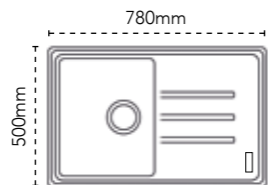

HAVEN 150-16 £548

DIMENSIONS	Left to Right: 553mm Front to Back: 433mm
BOWL DIMENSIONS	Left to Right: 520mm Front to Back: 400mm
BOWL DEPTH	200mm
CUT OUT DIMENSIONS CORNER RADIUS	Left to Right: 520mm Front to Back: 400mm 30mm
MINIMUM CABINET	600mm
WDU	Suitable
WASTE INCLUDED	Revolution

- PW 125.0696.031
- SG 125.0696.032
- MB 125.0696.030
- CO 125.0696.033

Shown in Matt Black

ACCESSORIES **£42**
112.0018.988

Wire
Basket 1

HAVEN 150-16 £548

DIMENSIONS	Left to Right: 553mm Front to Back: 433mm
1ST BOWL DIMENSIONS	Left to Right: 340mm Front to Back: 400mm
2ND BOWL DIMENSIONS	Left to Right: 150mm Front to Back: 400mm
BOWL DEPTH	200mm/150mm
CUT OUT DIMENSIONS CORNER RADIUS	Left to Right: 520mm Front to Back: 400mm 30mm
MINIMUM CABINET	600mm
WDU	Suitable (main bowl)
WASTE INCLUDED	Revolution

DEBUT 100 £481

DIMENSIONS	Left to Right: 780mm Front to Back: 500mm
BOWL DIMENSIONS	Left to Right: 340mm Front to Back: 420mm
BOWL DEPTH	200mm
CUT OUT DIMENSIONS CORNER RADIUS	Left to Right: 760mm Front to Back: 480mm 20mm
MINIMUM CABINET	500mm
WDU	Suitable
WASTE INCLUDED	Standard

- PW** 114.0201.152
- SG** 114.0252.361
- ON** 114.0252.349
- CO** 114.0201.150

ACCESSORIES **£42**
112.0018.988
Wire Basket 1

Debut 150 in Polar White with Rosolina tap in Chrome

DEBUT 105 £501

DIMENSIONS	Left to Right: 970mm Front to Back: 500mm
1ST BOWL DIMENSIONS	Left to Right: 450mm Front to Back: 420mm
BOWL DEPTH	200mm
CUT OUT DIMENSIONS CORNER RADIUS	Left to Right: 950mm Front to Back: 480mm 20mm
MINIMUM CABINET	600mm
WDU	Suitable
WASTE INCLUDED	Standard