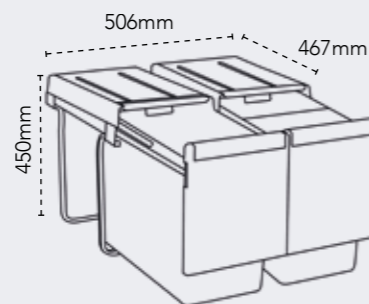

TECHNICAL SPECIFICATIONS

Number of bins: 3
Capacity: 1 x 30 litres
2 x 15 litres
Min. cabinet: 300mm
Operation: Manual
Warranty: 2 years