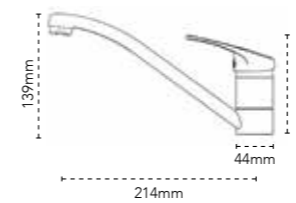

CH 115.0605.452
RRP **£352**

MB 115.0605.454
RRP **£385**

BR 115.0689.772
RRP **£458**

OPUS

TAP DIMENSIONS

Tap Height: 310mm
Base Width: 45mm
Spout Height: 220mm
Spout Reach: 160mm
Finish: Chrome
Decor Steel

MB 115.0746.571
RRP **£218**

HENLEY

TAP DIMENSIONS

Tap Height: 363mm
Base Width: 45mm
Spout Height: 233mm
Spout Reach: 194mm
Finish: Chrome

CH 115.0254.448
RRP **£221**

AZTEC

TAP DIMENSIONS

Tap Height: 245mm
Base Width: 45mm
Spout Height: 210mm
Spout Reach: 230mm
Finish: Chrome

LOW PRESSURE CH 115.0019.342
RRP **£142**

NEW HENLEY PLUS

TAP DIMENSIONS

Tap Height: 363mm
Base Width: 45mm
Spout Height: 233mm
Spout Reach: 194mm
Finish: Chrome

CH 115.0746.519
RRP **£221**

ZENO

TAP DIMENSIONS