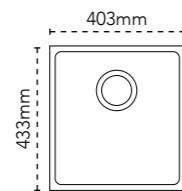

MB

MATT BLACK

BALI 150 £621

DIMENSIONS	Left to Right: 970mm Front to Back: 500mm
1ST BOWL DIMENSIONS	Left to Right: 350mm Front to Back: 390mm
2ND BOWL DIMENSIONS	Left to Right: 160mm Front to Back: 320mm
BOWL DEPTH	190mm /120mm
CUT OUT DIMENSIONS CORNER RADIUS	Left to Right: 950mm Front to Back: 480mm 20mm
MINIMUM CABINET	600mm
WDU	Suitable (main bowl)
WASTE INCLUDED	Revolution

- PW 114.0055.862
- SG 114.0055.865
- ON 114.0159.252

Shown in Polar White

ACCESSORIES **£96** - 112.0067.976

Wire Basket 1

Strainer bowl

HAVEN

**Upgrade
to your
ideal tap!**

See our taps range
on pages 40 - 43

Sinks shown with Henley tap
Henley tap Chrome - 115.0254.448

HAVEN 90 £439

DIMENSIONS	Left to Right: 403mm Front to Back: 433mm
BOWL DIMENSIONS	Left to Right: 370mm Front to Back: 400mm
BOWL DEPTH	200mm
CUT OUT DIMENSIONS CORNER RADIUS	Left to Right: 370mm Front to Back: 400mm 30mm
MINIMUM CABINET	450mm
WDU	Suitable
WASTE INCLUDED	Revolution

- PW 125.0696.027
- SG 125.0696.028
- MB 125.0696.026
- CO 125.0696.029

Shown in Coffee

HAVEN 100 £494

DIMENSIONS	Left to Right: 553mm Front to Back: 433mm
BOWL DIMENSIONS	Left to Right: 520mm Front to Back: 400mm
BOWL DEPTH	200mm
CUT OUT DIMENSIONS CORNER RADIUS	Left to Right: 520mm Front to Back: 400mm 30mm
MINIMUM CABINET	600mm
WDU	Suitable
WASTE INCLUDED	Revolution