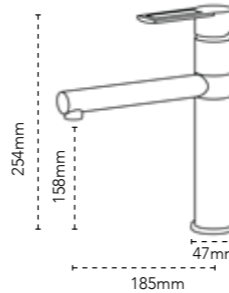

CH 120.0193.061
RRP **£629**

TAP DIMENSIONS

Tap Height: 390mm
Base Width: 60mm
Spout Height: 260mm
Spout Reach: 220mm
Finish: Chrome

MIXER TAPS

A comprehensive selection of precision-made taps to complement your Carron Phoenix sink, available in a number of styles and finishes to suit your own personal taste.

DANTE PRO

Pull-Out Nozzle

TAP DIMENSIONS

Tap Height: 538mm
Base Width: 60mm
Spout Height: 210mm
Spout Reach: 188mm
Finish: Chrome

CH 115.0191.084
RRP **£405**

DANTE

TAP DIMENSIONS

Tap Height: 390mm
Base Width: 59.5mm
Spout Height: 267mm
Spout Reach: 215mm
Finish: Chrome

CH 115.0068.382
RRP **£326**

RENO

TAP DIMENSIONS

Tap Height: 254mm
Base Width: 47mm
Spout Height: 158mm
Spout Reach: 185mm
Finish: Chrome
Matt Black

CH 115.0029.805
RRP **£313**

MB 115.0189.492
RRP **£323**

WINDSOR

TAP DIMENSIONS

Tap Height: 343mm
Base Width: 44mm
Spout Height: 213mm
Spout Reach: 194mm
Finish: Chrome
Brass

CH 115.0281.850
RRP **£287**

BR 115.0689.775
RRP **£374**

MIXER TAPS

ALBA

TAP DIMENSIONS