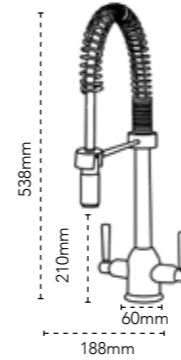

SIENNA 100 £395

DIMENSIONS	Left to Right: 1010mm Front to Back: 525mm
BOWL DIMENSIONS	Left to Right: 455mm Front to Back: 410mm
BOWL DEPTH	210mm
CUT OUT DIMENSIONS	Template supplied: 970mm x 494mm CR-10mm
MINIMUM CABINET	600mm (40mm Worktop) 1000mm (30mm Work)
WDU	Suitable
WASTE INCLUDED	Standard

P 101.0694.342

SIENNA 150 £406

DIMENSIONS	Left to Right: 1010mm Front to Back: 525mm
1ST BOWL DIMENSIONS	Left to Right: 330mm Front to Back: 410mm
2ND BOWL DIMENSIONS	Left to Right: 165mm Front to Back: 275mm
BOWL DEPTH	210mm/120mm
CUT OUT DIMENSIONS	Template supplied: 970mm x 494mm CR-10mm
MINIMUM CABINET	600mm (40mm Worktop) 1000mm (30mm Worktop)
WDU	Suitable (main bowl)
WASTE INCLUDED	Standard

CH 120.0193.061
RRP **£629**

TAP DIMENSIONS

Tap Height: 390mm
Base Width: 60mm
Spout Height: 260mm
Spout Reach: 220mm
Finish: Chrome

MIXER TAPS

A comprehensive selection of precision-made taps to complement your Carron Phoenix sink, available in a number of styles and finishes to suit your own personal taste.

DANTE PRO

Pull-Out Nozzle

TAP DIMENSIONS

Tap Height: 538mm
Base Width: 60mm
Spout Height: 210mm
Spout Reach: 188mm
Finish: Chrome

CH 115.0191.084
RRP **£405**

DANTE

TAP DIMENSIONS

Tap Height: 390mm
Base Width: 59.5mm
Spout Height: 267mm
Spout Reach: 215mm
Finish: Chrome