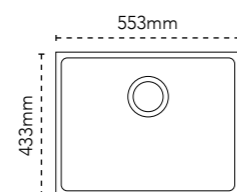

- PW 125.0696.027
- SG 125.0696.028
- MB 125.0696.026
- CO 125.0696.029

Shown in Coffee

HAVEN 100 £494

DIMENSIONS	Left to Right: 553mm Front to Back: 433mm
BOWL DIMENSIONS	Left to Right: 520mm Front to Back: 400mm
BOWL DEPTH	200mm
CUT OUT DIMENSIONS CORNER RADIUS	Left to Right: 520mm Front to Back: 400mm 30mm
MINIMUM CABINET	600mm
WDU	Suitable
WASTE INCLUDED	Revolution

- PW 125.0696.031
- SG 125.0696.032
- MB 125.0696.030
- CO 125.0696.033

Shown in Slate Grey

ACCESSORIES **£42**
112.0018.988

Wire
Basket 1

HAVEN 150-16 £548

DIMENSIONS	Left to Right: 553mm Front to Back: 433mm
1ST BOWL DIMENSIONS	Left to Right: 340mm Front to Back: 400mm
2ND BOWL DIMENSIONS	Left to Right: 150mm Front to Back: 400mm
BOWL DEPTH	200mm/150mm
CUT OUT DIMENSIONS CORNER RADIUS	Left to Right: 520mm Front to Back: 400mm 30mm
MINIMUM CABINET	600mm
WDU	Suitable (main bowl)
WASTE INCLUDED	Revolution

HAVEN 150-16 £548

DIMENSIONS	Left to Right: 553mm Front to Back: 433mm
BOWL DIMENSIONS	Left to Right: 520mm Front to Back: 400mm
BOWL DEPTH	200mm
CUT OUT DIMENSIONS CORNER RADIUS	Left to Right: 520mm Front to Back: 400mm 30mm
MINIMUM CABINET	600mm
WDU	Suitable
WASTE INCLUDED	Revolution

- PW 125.0696.031
- SG 125.0696.032
- MB 125.0696.030
- CO 125.0696.033

Shown in Matt Black

ACCESSORIES **£42**
112.0018.988

Wire
Basket 1

HAVEN 150-16 £548

DIMENSIONS	Left to Right: 553mm Front to Back: 433mm
1ST BOWL DIMENSIONS	Left to Right: 340mm Front to Back: 400mm
2ND BOWL DIMENSIONS	Left to Right: 150mm Front to Back: 400mm
BOWL DEPTH	200mm/150mm
CUT OUT DIMENSIONS CORNER RADIUS	Left to Right: 520mm Front to Back: 400mm 30mm
MINIMUM CABINET	600mm
WDU	Suitable (main bowl)
WASTE INCLUDED	Revolution