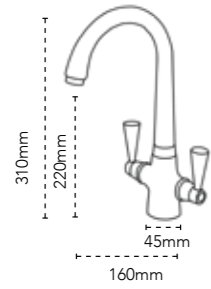

WINDSOR

TAP DIMENSIONS

Tap Height: 343mm
Base Width: 44mm
Spout Height: 213mm
Spout Reach: 194mm
Finish: Chrome
Brass

CH 115.0281.850
RRP **£287**

BR 115.0689.775
RRP **£374**

MIXER TAPS

ALBA

TAP DIMENSIONS

Tap Height: 345mm
Base Width: 50mm
Spout Height: 210mm
Spout Reach: 195mm
Finish: Chrome
Decor Steel

CH 115.0068.379
RRP **£255**

DS 115.0188.558
RRP **£279**

MIXER TAPS

ROSOLINA J SPOUT

TAP DIMENSIONS

Tap Height: 356mm
Base Width: 48mm
Spout Height: 242mm
Spout Reach: 215mm
Finish: Chrome
Matt Black
Brass

CH 115.0605.452
RRP **£352**

MB 115.0605.454
RRP **£385**

BR 115.0689.772
RRP **£458**

OPUS

TAP DIMENSIONS

Tap Height: 310mm
Base Width: 45mm
Spout Height: 220mm
Spout Reach: 160mm
Finish: Chrome
Decor Steel

MB 115.0746.571
RRP **£218**

HENLEY

TAP DIMENSIONS

Tap Height: 363mm
Base Width: 45mm
Spout Height: 233mm
Spout Reach: 194mm
Finish: Chrome

CH 115.0254.448
RRP **£221**

AZTEC

TAP DIMENSIONS

Tap Height: 245mm
Base Width: 45mm
Spout Height: 210mm
Spout Reach: 230mm
Finish: Chrome