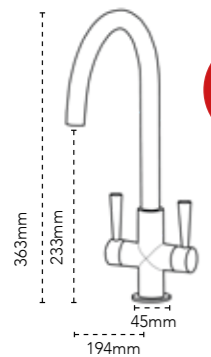

CH 115.0605.452
RRP **£352**

MB 115.0605.454
RRP **£385**

BR 115.0689.772
RRP **£458**

OPUS

TAP DIMENSIONS

Tap Height: 310mm
Base Width: 45mm
Spout Height: 220mm
Spout Reach: 160mm
Finish: Chrome
Decor Steel

CH 115.0019.224
RRP **£222**

DS 115.0019.236
RRP **£277**

NEW SAVOY PLUS

TAP DIMENSIONS

Tap Height: 384mm
Base Width: 45mm
Spout Height: 240mm
Spout Reach: 259mm
Finish: Chrome
Matt Black

CH 115.0746.520
RRP **£186**

MB 115.0746.571
RRP **£218**

HENLEY

TAP DIMENSIONS

Tap Height: 363mm
Base Width: 45mm
Spout Height: 233mm
Spout Reach: 194mm
Finish: Chrome

CH 115.0254.448
RRP **£221**

AZTEC

TAP DIMENSIONS

Tap Height: 245mm
Base Width: 45mm
Spout Height: 210mm
Spout Reach: 230mm
Finish: Chrome

LOW PRESSURE CH 115.0019.342
RRP **£142**

NEW HENLEY PLUS

TAP DIMENSIONS

Tap Height: 363mm
Base Width: 45mm
Spout Height: 233mm
Spout Reach: 194mm
Finish: Chrome

CH 115.0746.519
RRP **£221**

ZENO

TAP DIMENSIONS