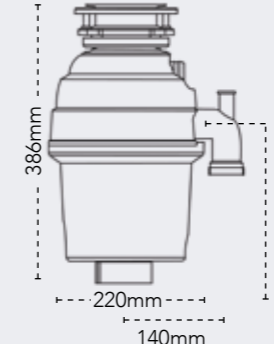

DIMENSIONS

Height: 386mm
Width: 220mm

TECHNICAL SPECIFICATIONS

Horsepower: 3/4
rpm: 2700
Capacity: 800ml
Operation: Continuous
Power: Airswitch
Sound insulation: Full
Warranty: 10 Years

An extended flange is available if required at extra cost when fitting to ceramic sinks.