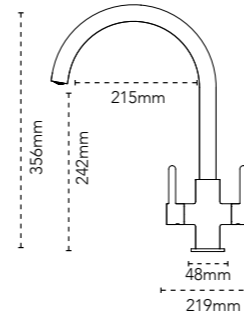

P 101.0694.342

SIENNA 150 £406

DIMENSIONS	Left to Right: 1010mm Front to Back: 525mm
1ST BOWL DIMENSIONS	Left to Right: 330mm Front to Back: 410mm
2ND BOWL DIMENSIONS	Left to Right: 165mm Front to Back: 275mm
BOWL DEPTH	210mm/120mm
CUT OUT DIMENSIONS	Template supplied: 970mm x 494mm CR-10mm
MINIMUM CABINET	600mm (40mm Worktop) 1000mm (30mm Worktop)
WDU	Suitable (main bowl)
WASTE INCLUDED	Standard

WINDSOR

TAP DIMENSIONS

Tap Height: 343mm
Base Width: 44mm
Spout Height: 213mm
Spout Reach: 194mm
Finish: Chrome
Brass

CH 115.0281.850
RRP **£287**

BR 115.0689.775
RRP **£374**

MIXER TAPS

ALBA

TAP DIMENSIONS

Tap Height: 345mm
Base Width: 50mm
Spout Height: 210mm
Spout Reach: 195mm
Finish: Chrome
Decor Steel

CH 115.0068.379
RRP **£255**

DS 115.0188.558
RRP **£279**

MIXER TAPS

ROSOLINA J SPOUT

TAP DIMENSIONS

Tap Height: 356mm
Base Width: 48mm
Spout Height: 242mm
Spout Reach: 215mm
Finish: Chrome
Matt Black
Brass

CH 115.0605.452
RRP **£352**

MB 115.0605.454
RRP **£385**

BR 115.0689.772
RRP **£458**

OPUS

TAP DIMENSIONS

Tap Height: 310mm
Base Width: 45mm
Spout Height: 220mm
Spout Reach: 160mm
Finish: Chrome
Decor Steel