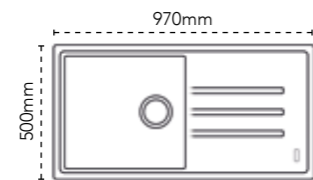

DEBUT 100 £481

DIMENSIONS	Left to Right: 780mm Front to Back: 500mm
BOWL DIMENSIONS	Left to Right: 340mm Front to Back: 420mm
BOWL DEPTH	200mm
CUT OUT DIMENSIONS CORNER RADIUS	Left to Right: 760mm Front to Back: 480mm 20mm
MINIMUM CABINET	500mm
WDU	Suitable
WASTE INCLUDED	Standard

- PW** 114.0201.152
- SG** 114.0252.361
- ON** 114.0252.349
- CO** 114.0201.150

ACCESSORIES **£42**
112.0018.988
Wire Basket 1

Debut 150 in Polar White with Rosolina tap in Chrome

DEBUT 105 £501

DIMENSIONS	Left to Right: 970mm Front to Back: 500mm
1ST BOWL DIMENSIONS	Left to Right: 450mm Front to Back: 420mm
BOWL DEPTH	200mm
CUT OUT DIMENSIONS CORNER RADIUS	Left to Right: 950mm Front to Back: 480mm 20mm
MINIMUM CABINET	600mm
WDU	Suitable
WASTE INCLUDED	Standard

- PW** 114.0288.187
- SG** 114.0288.192
- ON** 114.0288.193

ACCESSORIES **£42**
112.0018.988
Wire Basket 1

DEBUT 150 £516

DIMENSIONS	Left to Right: 970mm Front to Back: 500mm
1ST BOWL DIMENSIONS	Left to Right: 340mm Front to Back: 420mm
2ND BOWL DIMENSIONS	Left to Right: 150mm Front to Back: 290mm
BOWL DEPTH	200mm /100mm
CUT OUT DIMENSIONS CORNER RADIUS	Left to Right: 950mm Front to Back: 480mm 20mm
MINIMUM CABINET	600mm
WDU	Suitable (main bowl)
WASTE INCLUDED	Standard