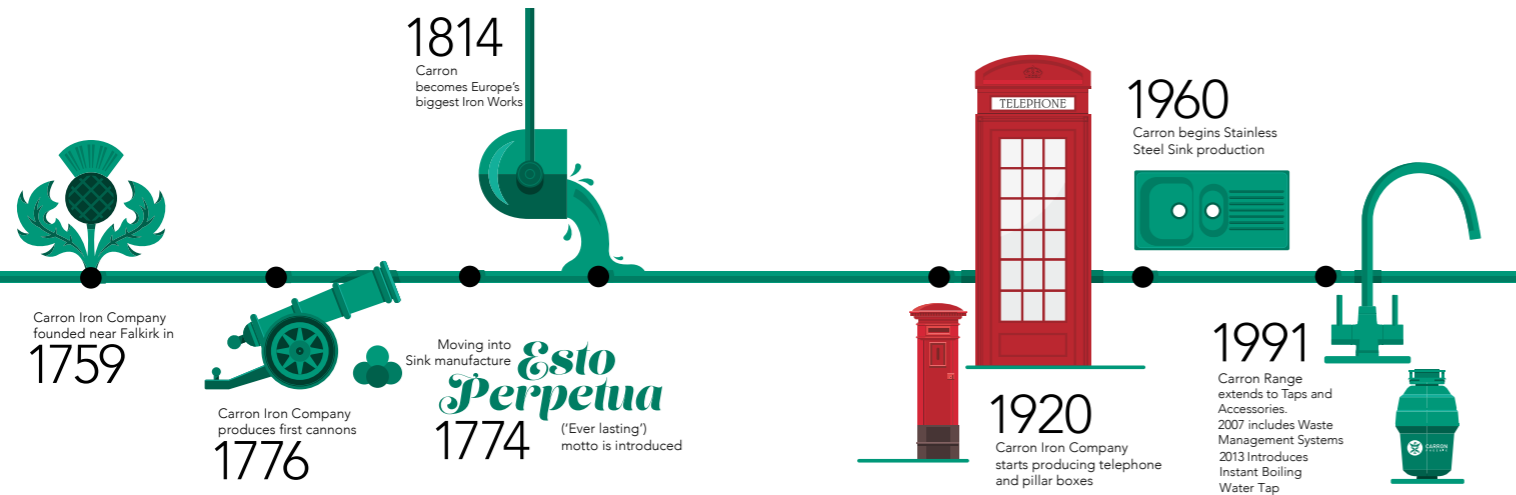

CARRON
PHOENIX

MARCH 2026

Sink & Tap Range
& Pack Deals

The **Carron Phoenix** story began in 1759 when the Carron Iron Company was founded near the town of Falkirk in Central Scotland.

Famed for the manufacture of the iconic red telephone boxes and pillar boxes still in use throughout the UK today, the Carron Iron Company was considered to be the centre of the industrial revolution in Scotland and quickly became the largest iron works in Europe.

Moving forward more than 250 years Carron Phoenix is now one of the leading manufacturers of kitchen sinks in the UK. Our sink design philosophy means that we do not compromise between stylish good looks and practicality. Whether Granite, Stainless Steel or Ceramic, all of our sinks are guaranteed for a lifetime, so you can be confident that they are of exceptional quality and are made to last.