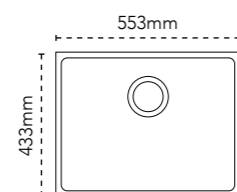

Sinks shown with Henley tap
Henley tap Chrome - 115.0254.448

HAVEN 90 £439

DIMENSIONS	Left to Right: 403mm Front to Back: 433mm
BOWL DIMENSIONS	Left to Right: 370mm Front to Back: 400mm
BOWL DEPTH	200mm
CUT OUT DIMENSIONS CORNER RADIUS	Left to Right: 370mm Front to Back: 400mm 30mm
MINIMUM CABINET	450mm
WDU	Suitable
WASTE INCLUDED	Revolution

- PW 125.0696.027
- SG 125.0696.028
- MB 125.0696.026
- CO 125.0696.029

Shown in Coffee

HAVEN 100 £494

DIMENSIONS	Left to Right: 553mm Front to Back: 433mm
BOWL DIMENSIONS	Left to Right: 520mm Front to Back: 400mm
BOWL DEPTH	200mm
CUT OUT DIMENSIONS CORNER RADIUS	Left to Right: 520mm Front to Back: 400mm 30mm
MINIMUM CABINET	600mm
WDU	Suitable
WASTE INCLUDED	Revolution

- PW 125.0696.031
- SG 125.0696.032
- MB 125.0696.030
- CO 125.0696.033

Shown in Slate Grey

ACCESSORIES **£42**
112.0018.988

Wire
Basket 1

HAVEN 150-16 £548

DIMENSIONS	Left to Right: 553mm Front to Back: 433mm
1ST BOWL DIMENSIONS	Left to Right: 340mm Front to Back: 400mm
2ND BOWL DIMENSIONS	Left to Right: 150mm Front to Back: 400mm
BOWL DEPTH	200mm/150mm
CUT OUT DIMENSIONS CORNER RADIUS	Left to Right: 520mm Front to Back: 400mm 30mm
MINIMUM CABINET	600mm
WDU	Suitable (main bowl)
WASTE INCLUDED	Revolution