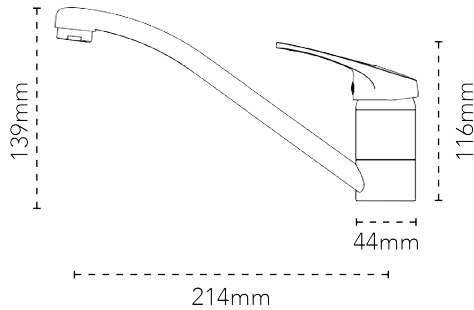

CARRON
PHOENIX

Zeno Tap

Partcode	115.0363.799
Finish	Chrome
Operation	Single Lever
Value	Ceramic cartridge
Tap Height (mm)	116
Base Width (mm)	44
Spout Height (mm)	139
Spout Reach (mm)	214
Water Pressure	Low Pressure 0.2 - 0.5 bar
Weight (kg packed)	1
Weight (kg unpacked)	0.8
Packed Dimensions F-B (mm)	360
Packed Dimensions L-R (mm)	140
Packed Depth (mm)	60
Guarantee	5 years
Other	Hot and cold water mixed in body of tap Spout swivels through 360°