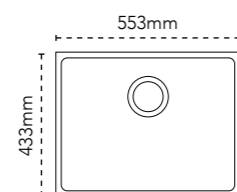

MB

MATT BLACK

BALI 150 £621

DIMENSIONS	Left to Right: 970mm Front to Back: 500mm
1ST BOWL DIMENSIONS	Left to Right: 350mm Front to Back: 390mm
2ND BOWL DIMENSIONS	Left to Right: 160mm Front to Back: 320mm
BOWL DEPTH	190mm /120mm
CUT OUT DIMENSIONS CORNER RADIUS	Left to Right: 950mm Front to Back: 480mm 20mm
MINIMUM CABINET	600mm
WDU	Suitable (main bowl)
WASTE INCLUDED	Revolution

Sinks shown with Henley tap
Henley tap Chrome - 115.0254.448

HAVEN 90 £439

DIMENSIONS	Left to Right: 403mm Front to Back: 433mm
BOWL DIMENSIONS	Left to Right: 370mm Front to Back: 400mm
BOWL DEPTH	200mm
CUT OUT DIMENSIONS CORNER RADIUS	Left to Right: 370mm Front to Back: 400mm 30mm
MINIMUM CABINET	450mm
WDU	Suitable
WASTE INCLUDED	Revolution

- PW 125.0696.027
- SG 125.0696.028
- MB 125.0696.026
- CO 125.0696.029

Shown in Coffee

HAVEN 100 £494

DIMENSIONS	Left to Right: 553mm Front to Back: 433mm
BOWL DIMENSIONS	Left to Right: 520mm Front to Back: 400mm
BOWL DEPTH	200mm
CUT OUT DIMENSIONS CORNER RADIUS	Left to Right: 520mm Front to Back: 400mm 30mm
MINIMUM CABINET	600mm
WDU	Suitable
WASTE INCLUDED	Revolution

- PW 125.0696.031
- SG 125.0696.032
- MB 125.0696.030
- CO 125.0696.033

Shown in Slate Grey

ACCESSORIES £42
112.0018.988

Wire
Basket 1

HAVEN 150-16 £548

DIMENSIONS	Left to Right: 553mm Front to Back: 433mm
1ST BOWL DIMENSIONS	Left to Right: 340mm Front to Back: 400mm
2ND BOWL DIMENSIONS	Left to Right: 150mm Front to Back: 400mm
BOWL DEPTH	200mm/150mm
CUT OUT DIMENSIONS CORNER RADIUS	Left to Right: 520mm Front to Back: 400mm 30mm
MINIMUM CABINET	600mm
WDU	Suitable (main bowl)
WASTE INCLUDED	Revolution