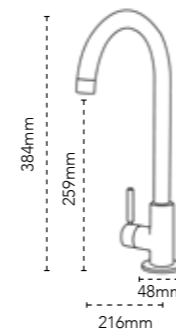

WINDSOR

TAP DIMENSIONS

Tap Height: 343mm
Base Width: 44mm
Spout Height: 213mm
Spout Reach: 194mm
Finish: Chrome
Brass

CH 115.0281.850
RRP **£287**

BR 115.0689.775
RRP **£374**

MIXER TAPS

ALBA

TAP DIMENSIONS

Tap Height: 356mm
 Base Width: 48mm
 Spout Height: 242mm
 Spout Reach: 215mm
 Finish: Chrome
 Matt Black
 Brass

CH 115.0605.452
 RRP **£352**

MB 115.0605.454
 RRP **£385**

BR 115.0689.772
 RRP **£458**

OPUS

TAP DIMENSIONS

Tap Height: 310mm
 Base Width: 45mm
 Spout Height: 220mm
 Spout Reach: 160mm
 Finish: Chrome
 Decor Steel

CH 115.0019.224
 RRP **£222**

DS 115.0019.236
 RRP **£277**

NEW SAVOY PLUS

TAP DIMENSIONS

CH 115.0746.520
 RRP **£186**

MB 115.0746.571
 RRP **£218**

HENLEY

TAP DIMENSIONS

Tap Height: 363mm
 Base Width: 45mm
 Spout Height: 233mm
 Spout Reach: 194mm
 Finish: Chrome

CH 115.0254.448
 RRP **£221**

AZTEC