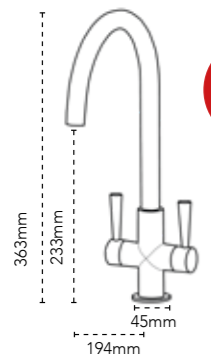

TAP DIMENSIONS

Tap Height: 310mm
 Base Width: 45mm
 Spout Height: 220mm
 Spout Reach: 160mm
 Finish: Chrome
 Decor Steel

CH 115.0019.224
 RRP **£222**

DS 115.0019.236
 RRP **£277**

NEW SAVOY PLUS

TAP DIMENSIONS

Tap Height: 384mm
 Base Width: 45mm
 Spout Height: 240mm
 Spout Reach: 259mm
 Finish: Chrome
 Matt Black

As part of our commitment to saving water and protecting the environment, we are adding a flow restrictor to this new tap to reduce the flow from 10L/min to 6L/min.

CH 115.0746.520
 RRP **£186**

MB 115.0746.571
 RRP **£218**

HENLEY

TAP DIMENSIONS

Tap Height: 363mm
 Base Width: 45mm
 Spout Height: 233mm
 Spout Reach: 194mm
 Finish: Chrome

CH 115.0254.448
 RRP **£221**

AZTEC

TAP DIMENSIONS

Tap Height: 245mm
 Base Width: 45mm
 Spout Height: 210mm
 Spout Reach: 230mm
 Finish: Chrome

LOW PRESSURE CH 115.0019.342
 RRP **£142**

NEW HENLEY PLUS

TAP DIMENSIONS

Tap Height: 363mm
 Base Width: 45mm
 Spout Height: 233mm
 Spout Reach: 194mm
 Finish: Chrome