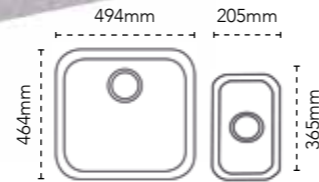

P 127.0442.745

DECA XL £655

Shown in Polished Stainless Steel

DIMENSIONS	Left to Right: 725mm Front to Back: 450mm
BOWL DIMENSIONS	Left to Right: 685mm Front to Back: 410mm
BOWL DEPTH	200mm
CUT OUT DIMENSIONS (Inset)	Use template to u/mount Left to Right: 695mm Front to Back: 420mm
MINIMUM CABINET	800mm
WDU	Suitable
WASTE INCLUDED	Revolution

£377

105U 50U

DIMENSIONS	Left to Right: 494mm Front to Back: 464mm	205mm 365mm
BOWL DIMENSIONS	Left to Right: 450mm Front to Back: 420mm	170mm 320mm
BOWL DEPTH	200mm	130mm
CUT OUT DIMENSIONS	Use template	Use template
MINIMUM CABINET	500mm	300mm
WDU	Yes	No
WASTE INCLUDED	Standard	Standard

P 105U - 122.0167.719
50U - 122.0167.705

Shown in Polished Stainless Steel

IBIS 100U

£285

DIMENSIONS	Left to Right: 400mm Front to Back: 460mm
BOWL DIMENSIONS	Left to Right: 360mm Front to Back: 420mm
BOWL DEPTH	200mm
CUT OUT DIMENSIONS	Use template
MINIMUM CABINET	400mm
WDU	Suitable
WASTE INCLUDED	Revolution

P 122.0281.513

Shown in Polished Stainless Steel

ZETA 150U

£443

DIMENSIONS	Left to Right: 600mm Front to Back: 465mm
1ST BOWL DIMENSIONS	Left to Right: 360mm Front to Back: 420mm
2ND BOWL DIMENSIONS	Left to Right: 170mm Front to Back: 320mm
BOWL DEPTH	200mm/130mm
CUT OUT DIMENSIONS	Use template
MINIMUM CABINET	600mm
WDU	Suitable (main bowl)
WASTE INCLUDED	Standard