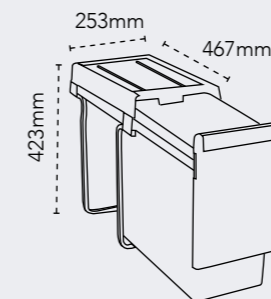

LINEA 130 £123
134.0204.152

DIMENSIONS

Height: 423mm
Width: 253mm
Depth: 467mm

TECHNICAL SPECIFICATIONS

Number of bins: 1
Capacity: 1 x 30 litres
Min. cabinet: 300mm
Operation: Manual
Warranty: 2 years

LINEA 230 £123
134.0204.599