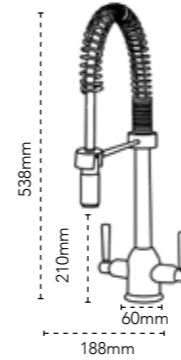

SIENNA 100 £395

DIMENSIONS	Left to Right: 1010mm Front to Back: 525mm
BOWL DIMENSIONS	Left to Right: 455mm Front to Back: 410mm
BOWL DEPTH	210mm
CUT OUT DIMENSIONS	Template supplied: 970mm x 494mm CR-10mm
MINIMUM CABINET	600mm (40mm Worktop) 1000mm (30mm Work)
WDU	Suitable
WASTE INCLUDED	Standard

CH 120.0193.061
RRP **£629**

TAP DIMENSIONS

Tap Height: 390mm
Base Width: 60mm
Spout Height: 260mm
Spout Reach: 220mm
Finish: Chrome

MIXER TAPS

A comprehensive selection of precision-made taps to complement your Carron Phoenix sink, available in a number of styles and finishes to suit your own personal taste.

DANTE PRO

Pull-Out Nozzle

TAP DIMENSIONS

Tap Height: 538mm
Base Width: 60mm
Spout Height: 210mm
Spout Reach: 188mm
Finish: Chrome

CH 115.0191.084
RRP **£405**

DANTE

TAP DIMENSIONS

Tap Height: 390mm
Base Width: 59.5mm
Spout Height: 267mm
Spout Reach: 215mm
Finish: Chrome

WINDSOR

TAP DIMENSIONS

Tap Height: 343mm
Base Width: 44mm
Spout Height: 213mm
Spout Reach: 194mm
Finish: Chrome
Brass

CH 115.0281.850
RRP **£287**

BR 115.0689.775
RRP **£374**

MIXER TAPS

ALBA

TAP DIMENSIONS