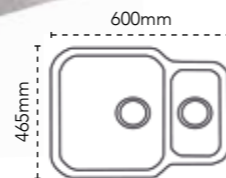

P 105U - 122.0167.719
50U - 122.0167.705

Shown in Polished Stainless Steel

IBIS 100U

£285

DIMENSIONS	Left to Right: 400mm Front to Back: 460mm
BOWL DIMENSIONS	Left to Right: 360mm Front to Back: 420mm
BOWL DEPTH	200mm
CUT OUT DIMENSIONS	Use template
MINIMUM CABINET	400mm
WDU	Suitable
WASTE INCLUDED	Revolution

P 122.0281.513

Shown in Polished Stainless Steel

ZETA 150U

£443

DIMENSIONS	Left to Right: 600mm Front to Back: 465mm
1ST BOWL DIMENSIONS	Left to Right: 360mm Front to Back: 420mm
2ND BOWL DIMENSIONS	Left to Right: 170mm Front to Back: 320mm
BOWL DEPTH	200mm/130mm
CUT OUT DIMENSIONS	Use template
MINIMUM CABINET	600mm
WDU	Suitable (main bowl)
WASTE INCLUDED	Standard

P 122.0167.720

Shown in Polished Stainless Steel

IBIS 150U

£475

DIMENSIONS	Left to Right: 600mm Front to Back: 465mm
BOWL DIMENSIONS	Left to Right: 360mm Front to Back: 420mm
BOWL DEPTH	200/130mm
CUT OUT DIMENSIONS	Use template
MINIMUM CABINET	600mm
WDU	Suitable (main bowl)
WASTE INCLUDED	Revolution