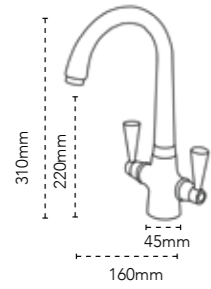

WINDSOR

TAP DIMENSIONS

Tap Height: 343mm
Base Width: 44mm
Spout Height: 213mm
Spout Reach: 194mm
Finish: Chrome
Brass

CH 115.0281.850
RRP **£287**

BR 115.0689.775
RRP **£374**

MIXER TAPS

ALBA

TAP DIMENSIONS

Tap Height: 345mm
 Base Width: 50mm
 Spout Height: 210mm
 Spout Reach: 195mm
 Finish: Chrome
 Decor Steel

CH 115.0068.379
 RRP **£255**

DS 115.0188.558
 RRP **£279**

MIXER TAPS

ROSOLINA J SPOUT

TAP DIMENSIONS

Tap Height: 356mm
 Base Width: 48mm
 Spout Height: 242mm
 Spout Reach: 215mm
 Finish: Chrome
 Matt Black
 Brass

CH 115.0605.452
 RRP **£352**

MB 115.0605.454
 RRP **£385**

BR 115.0689.772
 RRP **£458**

OPUS

TAP DIMENSIONS

Tap Height: 310mm
 Base Width: 45mm
 Spout Height: 220mm
 Spout Reach: 160mm
 Finish: Chrome
 Decor Steel

CH 115.0019.224
 RRP **£222**

DS 115.0019.236
 RRP **£277**

NEW SAVOY PLUS

TAP DIMENSIONS