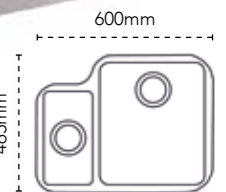

ZETA

UNDERMOUNT

IBIS

UNDERMOUNT

Simple, classic with soft, rounded corners create a sleek, seamless look that is easy to keep clean.

Sinks shown with Henley tap
Henley tap Chrome - 115.0254.448

The appeal of Ibis lies in its absolute simplicity. Clean lines and contemporary styling are echoed throughout the Ibis range.

Sinks shown with Henley tap
Henley tap Chrome - 115.0254.448

ZETA 50U

£254

ZETA 105U

£377

105U 50U

DIMENSIONS	Left to Right: 494mm Front to Back: 464mm	205mm 365mm
BOWL DIMENSIONS	Left to Right: 450mm Front to Back: 420mm	170mm 320mm
BOWL DEPTH	200mm	130mm
CUT OUT DIMENSIONS	Use template	Use template
MINIMUM CABINET	500mm	300mm
WDU	Yes	No
WASTE INCLUDED	Standard	Standard

P 105U - 122.0167.719
50U - 122.0167.705

Shown in Polished Stainless Steel

IBIS 100U

£285

DIMENSIONS	Left to Right: 400mm Front to Back: 460mm
BOWL DIMENSIONS	Left to Right: 360mm Front to Back: 420mm
BOWL DEPTH	200mm
CUT OUT DIMENSIONS	Use template
MINIMUM CABINET	400mm
WDU	Suitable
WASTE INCLUDED	Revolution

P 122.0281.513

Shown in Polished Stainless Steel

ZETA 150U

£443

DIMENSIONS	Left to Right: 600mm Front to Back: 465mm
1ST BOWL DIMENSIONS	Left to Right: 360mm Front to Back: 420mm
2ND BOWL DIMENSIONS	Left to Right: 170mm Front to Back: 320mm
BOWL DEPTH	200mm/130mm
CUT OUT DIMENSIONS	Use template
MINIMUM CABINET	600mm
WDU	Suitable (main bowl)
WASTE INCLUDED	Standard

P 122.0167.720

Shown in Polished Stainless Steel

IBIS 150U

£475

DIMENSIONS	Left to Right: 600mm Front to Back: 465mm
BOWL DIMENSIONS	Left to Right: 360mm Front to Back: 420mm
BOWL DEPTH	200/130mm
CUT OUT DIMENSIONS	Use template
MINIMUM CABINET	600mm
WDU	Suitable (main bowl)
WASTE INCLUDED	Revolution

P LHSB - 122.0284.072
RHSB - 122.0284.074

Shown in Polished Stainless Steel