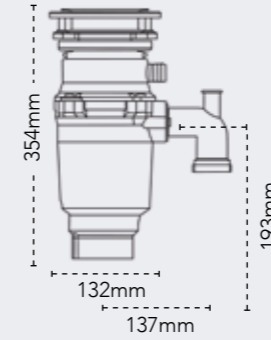

CH 115.0746.520
 RRP **£186**

MB 115.0746.571
 RRP **£218**

HENLEY

TAP DIMENSIONS

Tap Height: 363mm
 Base Width: 45mm
 Spout Height: 233mm
 Spout Reach: 194mm
 Finish: Chrome

CH 115.0254.448
 RRP **£221**

AZTEC

TAP DIMENSIONS

Tap Height: 245mm
 Base Width: 45mm
 Spout Height: 210mm
 Spout Reach: 230mm
 Finish: Chrome

LOW PRESSURE CH 115.0019.342
 RRP **£142**

NEW HENLEY PLUS

TAP DIMENSIONS

Tap Height: 363mm
 Base Width: 45mm
 Spout Height: 233mm
 Spout Reach: 194mm
 Finish: Chrome

Tap Height: 116mm
 Base Width: 44mm
 Spout Height: 139mm
 Spout Reach: 214mm
 Finish: Chrome

LOW PRESSURE CH 115.0363.799
 RRP **£93**

CARRONADE ELITE WASTE DISPOSAL UNITS

CARRON ELITE CE-50 £309
134.0473.240

DIMENSIONS

Height: 354mm
Width: 132mm

TECHNICAL SPECIFICATIONS

Horsepower: 1/2
rpm: 2600
Capacity: 600ml
Operation: Continuous
Power: Airswitch
Sound insulation: Full
Warranty: 3 Years

An extended flange is available if required at extra cost when fitting to ceramic sinks.