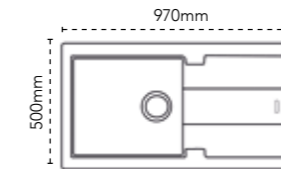

Shown in Onyx

ACCESSORIES **£42**
112.0018.988
Wire Basket 1

YOU CAN'T SCRATCH IT
Knives and forks won't mark or score the surface.

YOU CAN'T SCORCH IT
Even at 280°C the surface will not burn.

YOU CAN'T STAIN IT
Carron Granite sinks are highly resistant to staining, marking and fading.

EASY TO CLEAN
Carron Granite sinks are now 30% smoother than before and even easier to keep clean.

Choice of colours

Our granite sinks come in a choice of classic and contemporary neutrals, that offer superb design scope for combining with a wide range of work surface materials. Some of our colours contain metallic particles for a beautifully subtle, but rich appearance.