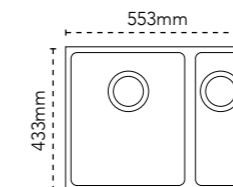

HAVEN 150-16 £548

DIMENSIONS	Left to Right: 553mm Front to Back: 433mm
1ST BOWL DIMENSIONS	Left to Right: 340mm Front to Back: 400mm
2ND BOWL DIMENSIONS	Left to Right: 150mm Front to Back: 400mm
BOWL DEPTH	200mm/150mm
CUT OUT DIMENSIONS CORNER RADIUS	Left to Right: 520mm Front to Back: 400mm 30mm
MINIMUM CABINET	600mm
WDU	Suitable (main bowl)
WASTE INCLUDED	Revolution

LHSB	RHSB
PW 125.0717.262	PW 125.0696.035
SG 125.0717.263	SG 125.0696.036
MB 125.0717.261	MB 125.0696.034
CO 125.0717.120	CO 125.0696.037

Shown in Matt Black