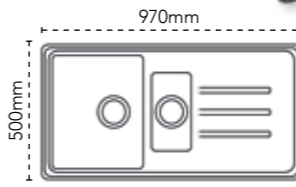

DEBUT

A modern touch to a classic design, with soft drainer grooves and gentle corners, this sink offers a great deal of functionality. Debut is a hard-working addition to your kitchen.

Sinks shown with Henley tap
Henley tap Chrome - 115.0254.448

DEBUT 100 £481

DIMENSIONS	Left to Right: 780mm Front to Back: 500mm
BOWL DIMENSIONS	Left to Right: 340mm Front to Back: 420mm
BOWL DEPTH	200mm
CUT OUT DIMENSIONS CORNER RADIUS	Left to Right: 760mm Front to Back: 480mm 20mm
MINIMUM CABINET	500mm
WDU	Suitable
WASTE INCLUDED	Standard

- PW 114.0201.152
- SG 114.0252.361
- ON 114.0252.349
- CO 114.0201.150

ACCESSORIES £42
112.0018.988
Wire Basket 1

DEBUT 105 £501

DIMENSIONS	Left to Right: 970mm Front to Back: 500mm
1ST BOWL DIMENSIONS	Left to Right: 450mm Front to Back: 420mm
BOWL DEPTH	200mm
CUT OUT DIMENSIONS CORNER RADIUS	Left to Right: 950mm Front to Back: 480mm 20mm
MINIMUM CABINET	600mm
WDU	Suitable
WASTE INCLUDED	Standard

- PW 114.0288.187
- SG 114.0288.192
- ON 114.0288.193

ACCESSORIES £42
112.0018.988
Wire Basket 1

DEBUT 150 £516

DIMENSIONS	Left to Right: 970mm Front to Back: 500mm
1ST BOWL DIMENSIONS	Left to Right: 340mm Front to Back: 420mm
2ND BOWL DIMENSIONS	Left to Right: 150mm Front to Back: 290mm
BOWL DEPTH	200mm /100mm
CUT OUT DIMENSIONS CORNER RADIUS	Left to Right: 950mm Front to Back: 480mm 20mm
MINIMUM CABINET	600mm
WDU	Suitable (main bowl)
WASTE INCLUDED	Standard

- PW 114.0201.155
- SG 114.0252.436
- ON 114.0252.432
- CO 114.0201.153

ACCESSORIES £99 - 112.0255.467