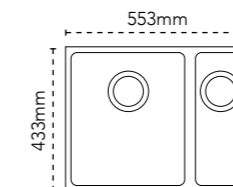

HAVEN

**Upgrade
to your
ideal tap!**

See our taps range
on pages 40 - 43

Haven opens up the design potential for undermounting Granite sinks into a wide range of work surface materials. With its choice of beautifully neutral tones and contemporary shades, Haven offers a high performance alternative to Stainless Steel.

Sinks shown with Henley tap
Henley tap Chrome - 115.0254.448

HAVEN 90 £439

DIMENSIONS	Left to Right: 403mm Front to Back: 433mm
BOWL DIMENSIONS	Left to Right: 370mm Front to Back: 400mm
BOWL DEPTH	200mm
CUT OUT DIMENSIONS CORNER RADIUS	Left to Right: 370mm Front to Back: 400mm 30mm
MINIMUM CABINET	450mm
WDU	Suitable
WASTE INCLUDED	Revolution

- PW 125.0696.027
- SG 125.0696.028
- MB 125.0696.026
- CO 125.0696.029

HAVEN 100 £494

DIMENSIONS	Left to Right: 553mm Front to Back: 433mm
BOWL DIMENSIONS	Left to Right: 520mm Front to Back: 400mm
BOWL DEPTH	200mm
CUT OUT DIMENSIONS CORNER RADIUS	Left to Right: 520mm Front to Back: 400mm 30mm
MINIMUM CABINET	600mm
WDU	Suitable
WASTE INCLUDED	Revolution

- PW 125.0696.031
- SG 125.0696.032
- MB 125.0696.030
- CO 125.0696.033

ACCESSORIES £42
112.0018.988

Wire
Basket 1

HAVEN 150-16 £548

DIMENSIONS	Left to Right: 553mm Front to Back: 433mm
1ST BOWL DIMENSIONS	Left to Right: 340mm Front to Back: 400mm
2ND BOWL DIMENSIONS	Left to Right: 150mm Front to Back: 400mm
BOWL DEPTH	200mm/150mm
CUT OUT DIMENSIONS CORNER RADIUS	Left to Right: 520mm Front to Back: 400mm 30mm
MINIMUM CABINET	600mm
WDU	Suitable (main bowl)
WASTE INCLUDED	Revolution

LHSB	RHSB
PW 125.0717.262	PW 125.0696.035
SG 125.0717.263	SG 125.0696.036
MB 125.0717.261	MB 125.0696.034
CO 125.0717.120	CO 125.0696.037

ACCESSORIES £42
112.0018.988

Wire
Basket 1

HAVEN 150-16 £548