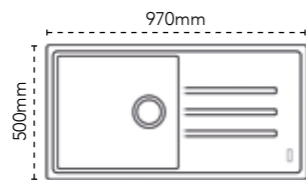

Sinks shown with Henley tap
Henley tap Chrome - 115.0254.448

DEBUT 100 £481

DIMENSIONS	Left to Right: 780mm Front to Back: 500mm
BOWL DIMENSIONS	Left to Right: 340mm Front to Back: 420mm
BOWL DEPTH	200mm
CUT OUT DIMENSIONS CORNER RADIUS	Left to Right: 760mm Front to Back: 480mm 20mm
MINIMUM CABINET	500mm
WDU	Suitable
WASTE INCLUDED	Standard

- PW 114.0201.152
- SG 114.0252.361
- ON 114.0252.349
- CO 114.0201.150

ACCESSORIES £42
112.0018.988
Wire Basket 1

Debut 150 in Polar White with Rosolina tap in Chrome

DEBUT 105 £501

DIMENSIONS	Left to Right: 970mm Front to Back: 500mm
1ST BOWL DIMENSIONS	Left to Right: 450mm Front to Back: 420mm
BOWL DEPTH	200mm
CUT OUT DIMENSIONS CORNER RADIUS	Left to Right: 950mm Front to Back: 480mm 20mm
MINIMUM CABINET	600mm
WDU	Suitable
WASTE INCLUDED	Standard

- PW 114.0288.187
- SG 114.0288.192
- ON 114.0288.193

ACCESSORIES £42
112.0018.988
Wire Basket 1

DEBUT 150 £516

DIMENSIONS	Left to Right: 970mm Front to Back: 500mm
1ST BOWL DIMENSIONS	Left to Right: 340mm Front to Back: 420mm
2ND BOWL DIMENSIONS	Left to Right: 150mm Front to Back: 290mm
BOWL DEPTH	200mm /100mm
CUT OUT DIMENSIONS CORNER RADIUS	Left to Right: 950mm Front to Back: 480mm 20mm
MINIMUM CABINET	600mm
WDU	Suitable (main bowl)
WASTE INCLUDED	Standard