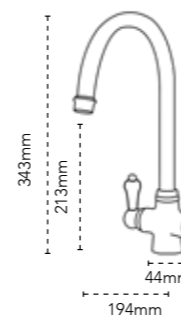

DANTE PRO

Pull-Out Nozzle

TAP DIMENSIONS

Tap Height: 538mm
Base Width: 60mm
Spout Height: 210mm
Spout Reach: 188mm
Finish: Chrome

CH 115.0191.084
RRP **£405**

DANTE

TAP DIMENSIONS

Tap Height: 390mm
Base Width: 59.5mm
Spout Height: 267mm
Spout Reach: 215mm
Finish: Chrome

CH 115.0068.382
RRP **£326**

RENO

TAP DIMENSIONS

Tap Height: 254mm
Base Width: 47mm
Spout Height: 158mm
Spout Reach: 185mm
Finish: Chrome
Matt Black

CH 115.0029.805
RRP **£313**

MB 115.0189.492
RRP **£323**

WINDSOR

TAP DIMENSIONS

Tap Height: 343mm
Base Width: 44mm
Spout Height: 213mm
Spout Reach: 194mm
Finish: Chrome
Brass

CH 115.0281.850
RRP **£287**

BR 115.0689.775
RRP **£374**

MIXER TAPS

ALBA

TAP DIMENSIONS

Tap Height: 345mm
 Base Width: 50mm
 Spout Height: 210mm
 Spout Reach: 195mm
 Finish: Chrome
 Decor Steel

CH 115.0068.379
 RRP **£255**

DS 115.0188.558
 RRP **£279**

MIXER TAPS

ROSOLINA J SPOUT

TAP DIMENSIONS