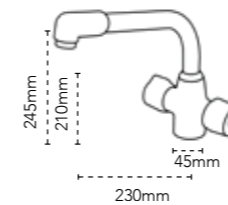

TAP DIMENSIONS

Tap Height: 310mm
 Base Width: 45mm
 Spout Height: 220mm
 Spout Reach: 160mm
 Finish: Chrome
 Decor Steel

CH 115.0019.224
 RRP **£222**

DS 115.0019.236
 RRP **£277**

NEW SAVOY PLUS

TAP DIMENSIONS

Tap Height: 384mm
 Base Width: 45mm
 Spout Height: 240mm
 Spout Reach: 259mm
 Finish: Chrome
 Matt Black

As part of our commitment to saving water and protecting the environment, we are adding a flow restrictor to this new tap to reduce the flow from 10L/min to 6L/min.

CH 115.0746.520
 RRP **£186**

MB 115.0746.571
 RRP **£218**

HENLEY

TAP DIMENSIONS

Tap Height: 363mm
 Base Width: 45mm
 Spout Height: 233mm
 Spout Reach: 194mm
 Finish: Chrome

CH 115.0254.448
 RRP **£221**

AZTEC

TAP DIMENSIONS

Tap Height: 245mm
 Base Width: 45mm
 Spout Height: 210mm
 Spout Reach: 230mm
 Finish: Chrome

LOW PRESSURE CH 115.0019.342
 RRP **£142**

NEW HENLEY PLUS

TAP DIMENSIONS

Tap Height: 363mm
 Base Width: 45mm
 Spout Height: 233mm
 Spout Reach: 194mm
 Finish: Chrome