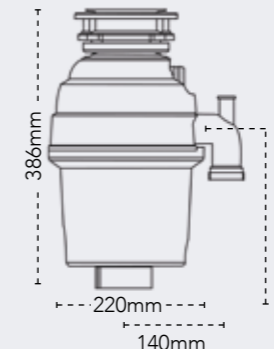

DIMENSIONS

Height: 354mm
Width: 132mm

TECHNICAL SPECIFICATIONS

Horsepower: 1/2
rpm: 2600
Capacity: 600ml
Operation: Continuous
Power: Airswitch
Sound insulation: Full
Warranty: 3 Years

An extended flange is available if required at extra cost when fitting to ceramic sinks.

112.0489.809
RRP £51

CARRON ELITE CE-75 £439
134.0473.271

DIMENSIONS

Height: 386mm
Width: 220mm

TECHNICAL SPECIFICATIONS

Horsepower: 3/4
rpm: 2700
Capacity: 800ml
Operation: Continuous
Power: Airswitch
Sound insulation: Full
Warranty: 10 Years