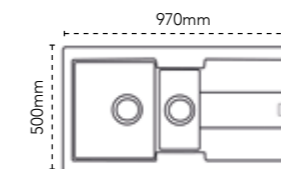

Shown in Polar White