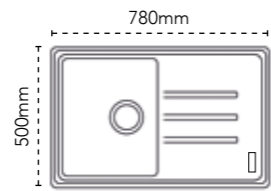

- PW 125.0696.027
- SG 125.0696.028
- MB 125.0696.026
- CO 125.0696.029

Shown in Coffee

HAVEN 100 £494

DIMENSIONS	Left to Right: 553mm Front to Back: 433mm
BOWL DIMENSIONS	Left to Right: 520mm Front to Back: 400mm
BOWL DEPTH	200mm
CUT OUT DIMENSIONS CORNER RADIUS	Left to Right: 520mm Front to Back: 400mm 30mm
MINIMUM CABINET	600mm
WDU	Suitable
WASTE INCLUDED	Revolution

ACCESSORIES £42
112.0018.988

Wire
Basket 1

HAVEN 150-16 £548

DIMENSIONS	Left to Right: 553mm Front to Back: 433mm
1ST BOWL DIMENSIONS	Left to Right: 340mm Front to Back: 400mm
2ND BOWL DIMENSIONS	Left to Right: 150mm Front to Back: 400mm
BOWL DEPTH	200mm/150mm
CUT OUT DIMENSIONS CORNER RADIUS	Left to Right: 520mm Front to Back: 400mm 30mm
MINIMUM CABINET	600mm
WDU	Suitable (main bowl)
WASTE INCLUDED	Revolution

Sinks shown with Henley tap
Henley tap Chrome - 115.0254.448

DEBUT 100 £481

DIMENSIONS	Left to Right: 780mm Front to Back: 500mm
BOWL DIMENSIONS	Left to Right: 340mm Front to Back: 420mm
BOWL DEPTH	200mm
CUT OUT DIMENSIONS CORNER RADIUS	Left to Right: 760mm Front to Back: 480mm 20mm
MINIMUM CABINET	500mm
WDU	Suitable
WASTE INCLUDED	Standard

- PW 114.0201.152
- SG 114.0252.361
- ON 114.0252.349
- CO 114.0201.150

ACCESSORIES £42
112.0018.988
Wire Basket 1

Debut 150 in Polar White with Rosolina tap in Chrome

DEBUT 105 £501

DIMENSIONS	Left to Right: 970mm Front to Back: 500mm
1ST BOWL DIMENSIONS	Left to Right: 450mm Front to Back: 420mm
BOWL DEPTH	200mm
CUT OUT DIMENSIONS CORNER RADIUS	Left to Right: 950mm Front to Back: 480mm 20mm
MINIMUM CABINET	600mm
WDU	Suitable
WASTE INCLUDED	Standard