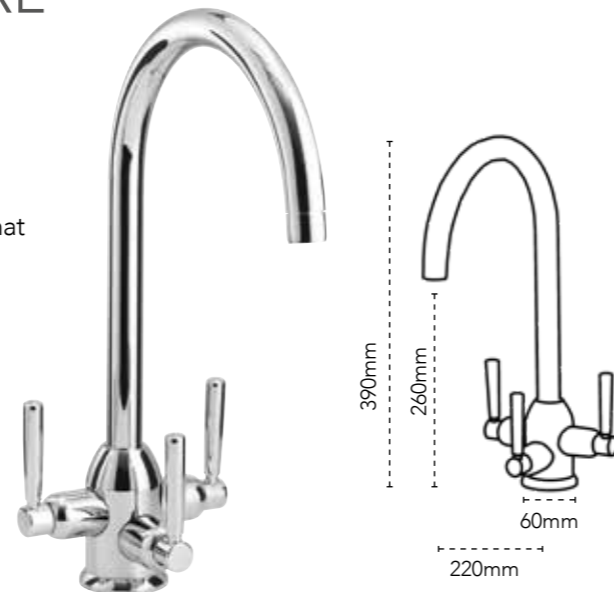

TAPS

Atoll 150 with Rosolins Tap in Chrome

Household water pressures (minimum tap flow rating)

0.2-0.5 bar

0.5-1.2 bar

1.2-1.5+ bar

Each Carron Phoenix mixer tap is supported by a **Five year comprehensive Guarantee** against manufacturing defects.

CH 120.0193.061
RRP **£629**

TAP DIMENSIONS

Tap Height: 390mm
Base Width: 60mm
Spout Height: 260mm
Spout Reach: 220mm
Finish: Chrome

MIXER TAPS

A comprehensive selection of precision-made taps to complement your Carron Phoenix sink, available in a number of styles and finishes to suit your own personal taste.

DANTE PRO

Pull-Out Nozzle

TAP DIMENSIONS

Tap Height: 538mm
Base Width: 60mm
Spout Height: 210mm
Spout Reach: 188mm
Finish: Chrome

CH 115.0191.084
RRP **£405**

DANTE

TAP DIMENSIONS

Tap Height: 390mm
Base Width: 59.5mm
Spout Height: 267mm
Spout Reach: 215mm
Finish: Chrome

WINDSOR

TAP DIMENSIONS

Tap Height: 343mm
Base Width: 44mm
Spout Height: 213mm
Spout Reach: 194mm
Finish: Chrome
Brass

CH 115.0281.850
RRP **£287**

BR 115.0689.775
RRP **£374**

MIXER TAPS

ALBA

TAP DIMENSIONS