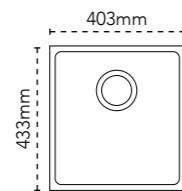

MB

MATT BLACK

BALI 150 £621

DIMENSIONS	Left to Right: 970mm Front to Back: 500mm
1ST BOWL DIMENSIONS	Left to Right: 350mm Front to Back: 390mm
2ND BOWL DIMENSIONS	Left to Right: 160mm Front to Back: 320mm
BOWL DEPTH	190mm /120mm
CUT OUT DIMENSIONS CORNER RADIUS	Left to Right: 950mm Front to Back: 480mm 20mm
MINIMUM CABINET	600mm
WDU	Suitable (main bowl)
WASTE INCLUDED	Revolution

Sinks shown with Henley tap
Henley tap Chrome - 115.0254.448

HAVEN 90 £439

DIMENSIONS	Left to Right: 403mm Front to Back: 433mm
BOWL DIMENSIONS	Left to Right: 370mm Front to Back: 400mm
BOWL DEPTH	200mm
CUT OUT DIMENSIONS CORNER RADIUS	Left to Right: 370mm Front to Back: 400mm 30mm
MINIMUM CABINET	450mm
WDU	Suitable
WASTE INCLUDED	Revolution

- PW 125.0696.027
- SG 125.0696.028
- MB 125.0696.026
- CO 125.0696.029

Shown in Coffee

HAVEN 100 £494

DIMENSIONS	Left to Right: 553mm Front to Back: 433mm
BOWL DIMENSIONS	Left to Right: 520mm Front to Back: 400mm
BOWL DEPTH	200mm
CUT OUT DIMENSIONS CORNER RADIUS	Left to Right: 520mm Front to Back: 400mm 30mm
MINIMUM CABINET	600mm
WDU	Suitable
WASTE INCLUDED	Revolution

- PW 125.0696.031
- SG 125.0696.032
- MB 125.0696.030
- CO 125.0696.033

Shown in Slate Grey

ACCESSORIES £42
112.0018.988

Wire
Basket 1

HAVEN 150-16 £548

DIMENSIONS	Left to Right: 553mm Front to Back: 433mm
1ST BOWL DIMENSIONS	Left to Right: 340mm Front to Back: 400mm
2ND BOWL DIMENSIONS	Left to Right: 150mm Front to Back: 400mm
BOWL DEPTH	200mm/150mm
CUT OUT DIMENSIONS CORNER RADIUS	Left to Right: 520mm Front to Back: 400mm 30mm
MINIMUM CABINET	600mm
WDU	Suitable (main bowl)
WASTE INCLUDED	Revolution