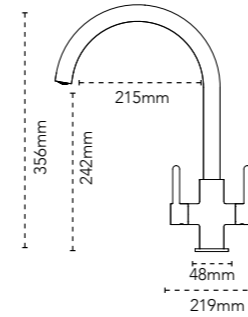

WINDSOR

TAP DIMENSIONS

Tap Height: 343mm
Base Width: 44mm
Spout Height: 213mm
Spout Reach: 194mm
Finish: Chrome
Brass

CH 115.0281.850
RRP **£287**

BR 115.0689.775
RRP **£374**

MIXER TAPS

ALBA

TAP DIMENSIONS

Tap Height: 345mm
 Base Width: 50mm
 Spout Height: 210mm
 Spout Reach: 195mm
 Finish: Chrome
 Decor Steel

CH 115.0068.379
 RRP **£255**

DS 115.0188.558
 RRP **£279**

MIXER TAPS

ROSOLINA J SPOUT

TAP DIMENSIONS

Tap Height: 356mm
 Base Width: 48mm
 Spout Height: 242mm
 Spout Reach: 215mm
 Finish: Chrome
 Matt Black
 Brass

CH 115.0605.452
 RRP **£352**

MB 115.0605.454
 RRP **£385**

BR 115.0689.772
 RRP **£458**

OPUS

TAP DIMENSIONS

Tap Height: 310mm
 Base Width: 45mm
 Spout Height: 220mm
 Spout Reach: 160mm
 Finish: Chrome
 Decor Steel

CH 115.0019.224
 RRP **£222**

DS 115.0019.236
 RRP **£277**

NEW SAVOY PLUS

TAP DIMENSIONS