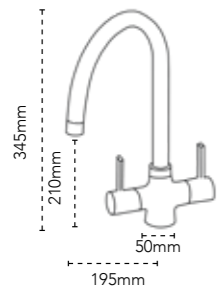

CH 115.0068.382
RRP **£326**

RENO

TAP DIMENSIONS

Tap Height: 254mm
Base Width: 47mm
Spout Height: 158mm
Spout Reach: 185mm
Finish: Chrome
Matt Black

CH 115.0029.805
RRP **£313**

MB 115.0189.492
RRP **£323**

WINDSOR

TAP DIMENSIONS

Tap Height: 343mm
Base Width: 44mm
Spout Height: 213mm
Spout Reach: 194mm
Finish: Chrome
Brass

CH 115.0281.850
RRP **£287**

BR 115.0689.775
RRP **£374**

MIXER TAPS

ALBA

TAP DIMENSIONS

Tap Height: 345mm
 Base Width: 50mm
 Spout Height: 210mm
 Spout Reach: 195mm
 Finish: Chrome
 Decor Steel

CH 115.0068.379
 RRP **£255**

DS 115.0188.558
 RRP **£279**

MIXER TAPS

ROSOLINA J SPOUT

TAP DIMENSIONS

Tap Height: 356mm
 Base Width: 48mm
 Spout Height: 242mm
 Spout Reach: 215mm
 Finish: Chrome
 Matt Black
 Brass

CH 115.0605.452
 RRP **£352**

MB 115.0605.454
 RRP **£385**

BR 115.0689.772
 RRP **£458**

OPUS