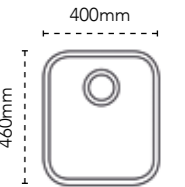

P 127.0442.745

DECA XL £655

Shown in Polished Stainless Steel

DIMENSIONS	Left to Right: 725mm Front to Back: 450mm
BOWL DIMENSIONS	Left to Right: 685mm Front to Back: 410mm
BOWL DEPTH	200mm
CUT OUT DIMENSIONS (Inset)	Use template to u/mount Left to Right: 695mm Front to Back: 420mm
MINIMUM CABINET	800mm
WDU	Suitable
WASTE INCLUDED	Revolution

£377

105U 50U

DIMENSIONS	Left to Right: 494mm Front to Back: 464mm	205mm 365mm
BOWL DIMENSIONS	Left to Right: 450mm Front to Back: 420mm	170mm 320mm
BOWL DEPTH	200mm	130mm
CUT OUT DIMENSIONS	Use template	Use template
MINIMUM CABINET	500mm	300mm
WDU	Yes	No
WASTE INCLUDED	Standard	Standard

P 105U - 122.0167.719
50U - 122.0167.705

Shown in Polished Stainless Steel

IBIS 100U

£285

DIMENSIONS	Left to Right: 400mm Front to Back: 460mm
BOWL DIMENSIONS	Left to Right: 360mm Front to Back: 420mm
BOWL DEPTH	200mm
CUT OUT DIMENSIONS	Use template
MINIMUM CABINET	400mm
WDU	Suitable
WASTE INCLUDED	Revolution

P 122.0281.513

Shown in Polished Stainless Steel

ZETA 150U

£443

DIMENSIONS	Left to Right: 600mm Front to Back: 465mm
1ST BOWL DIMENSIONS	Left to Right: 360mm Front to Back: 420mm
2ND BOWL DIMENSIONS	Left to Right: 170mm Front to Back: 320mm
BOWL DEPTH	200mm/130mm
CUT OUT DIMENSIONS	Use template
MINIMUM CABINET	600mm
WDU	Suitable (main bowl)
WASTE INCLUDED	Standard