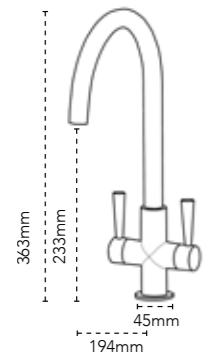

Tap Height: 345mm
 Base Width: 50mm
 Spout Height: 210mm
 Spout Reach: 195mm
 Finish: Chrome
 Decor Steel

CH 115.0068.379
 RRP **£255**

DS 115.0188.558
 RRP **£279**

MIXER TAPS

ROSOLINA J SPOUT

TAP DIMENSIONS

Tap Height: 356mm
 Base Width: 48mm
 Spout Height: 242mm
 Spout Reach: 215mm
 Finish: Chrome
 Matt Black
 Brass

CH 115.0605.452
 RRP **£352**

MB 115.0605.454
 RRP **£385**

BR 115.0689.772
 RRP **£458**

OPUS

TAP DIMENSIONS

Tap Height: 310mm
 Base Width: 45mm
 Spout Height: 220mm
 Spout Reach: 160mm
 Finish: Chrome
 Decor Steel

CH 115.0019.224
 RRP **£222**

DS 115.0019.236
 RRP **£277**

NEW SAVOY PLUS

TAP DIMENSIONS

CH 115.0746.520
 RRP **£186**

MB 115.0746.571
 RRP **£218**

HENLEY

TAP DIMENSIONS

Tap Height: 363mm
 Base Width: 45mm
 Spout Height: 233mm
 Spout Reach: 194mm
 Finish: Chrome

CH 115.0254.448
 RRP **£221**

AZTEC