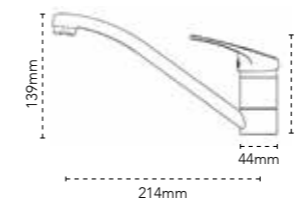

ZENO

TAP DIMENSIONS

Tap Height: 116mm
Base Width: 44mm
Spout Height: 139mm
Spout Reach: 214mm
Finish: Chrome