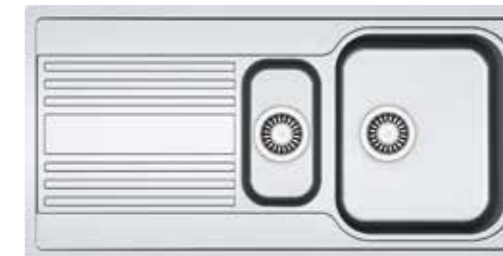

RRP
£585
YOU SAVE
£310
YOU PAY
£275

RAPID 90 PLUS ZENO OR AZTEC TAP

Inset Stainless Steel 1.0 bowl sink
• Size: 860 x 500mm • Reversible, welded bowl

RRP
£262
YOU SAVE
£57
YOU PAY
£205

RAPID 150 PLUS ZENO OR AZTEC TAP

Inset Stainless Steel 1.5 bowl sink
• Size: 1000 x 500mm • Reversible, welded bowl

RRP
£287
YOU SAVE
£57
YOU PAY
£230

LOMOND 90 PLUS ZENO OR AZTEC TAP

Inset Stainless Steel 1.0 bowl sink
• Size: 860 x 500mm • Reversible

RRP
£291
YOU SAVE
£145
YOU PAY
£146

LOMOND 150 PLUS ZENO OR AZTEC TAP

Inset Stainless Steel 1.5 bowl sink
• Size: 1000 x 500mm • Reversible

RRP
£340
YOU SAVE
£166
YOU PAY
£174

SINK & TAP PACKS

INCLUDED

ZENO
Chrome